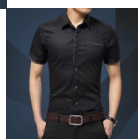

## Short Sleeve Men's Gentleman Solid Color Shirt Casual Slim Lapel Shirt

Short Sleeve Men's Gentleman Solid Color Shirt Casual Slim Lapel Shirt

Rating: Not Rated Yet

**Price**

\$7.39

[Ask a question about this product](#)

Manufacturer

Description	Product specifics	
	Source Category:	Goods In Stock
	Brand:	Other
	Style:	Korean Version
	Article Number:	ZY2303
	Category Of Goods:	Fashion City (24-35 Years Old)
	Style:	Cardigan
	Plate Type:	Slim
	Collar Type:	Lapel
	Sleeve Length:	Short Sleeve
	Pattern:	Solid Color
	Thick And Thin:	Thin Money
	Error Range:	2-3cm
	Is It In Stock:	No
	Style Details:	Pocket Decoration
	Suitable For People:	Youth
	Launch Year / Season:	Autumn Of 2018
	Fabric Name:	Cotton
	Main Fabric Composition:	Cotton
	Content Of Main Fabric Components:	98
	Fabric:	Cotton
	Applicable Scenarios:	Leisure Time
	Suitable For Season:	Spring And Autumn
	Technology:	No Iron Treatment
	Colour:	White, Black, Light Blue, Dark Blue, Gray, Diamond Blue
	Size:	L,XL,XXL,XXXL,XXXXL,5XL
Applicable Age Group:	Adult	
Applicable Gender:	Male	
Product Category:	Shirt	