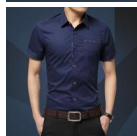

## Short Sleeve Men's Gentleman Solid Color Shirt Casual Slim Lapel Shirt

Short Sleeve Men's Gentleman Solid Color Shirt Casual Slim Lapel Shirt

Rating: Not Rated Yet

**Price**

\$7.39

[Ask a question about this product](#)

Manufacturer

Description	Product specifics	
	Source Category:	Goods In Stock
	Brand:	Other
	Style:	Korean Version
	Article Number:	ZY2303
	Category Of Goods:	Fashion City (24-35 Years Old)
	Style:	Cardigan
	Plate Type:	Slim
	Collar Type:	Lapel
	Sleeve Length:	Short Sleeve
	Pattern:	Solid Color
	Thick And Thin:	Thin Money
	Error Range:	2-3cm
	Is It In Stock:	No
	Style Details:	Pocket Decoration
	Suitable For People:	Youth
	Launch Year / Season:	Autumn Of 2018
	Fabric Name:	Cotton
	Main Fabric Composition:	Cotton
	Content Of Main Fabric Components:	98
	Fabric:	Cotton
	Applicable Scenarios:	Leisure Time
	Suitable For Season:	Spring And Autumn
	Technology:	No Iron Treatment
	Colour:	White, Black, Light Blue, Dark Blue, Gray, Diamond Blue
	Size:	L,XL,XXL,XXXL,XXXXL,5XL
Applicable Age Group:	Adult	
Applicable Gender:	Male	
Product Category:	Shirt	