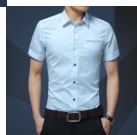

## Short Sleeve Men's Gentleman Solid Color Shirt Casual Slim Lapel Shirt

Short Sleeve Men's Gentleman Solid Color Shirt Casual Slim Lapel Shirt

Rating: Not Rated Yet

**Price**

\$7.39

[Ask a question about this product](#)

Manufacturer

Description	Product specifics	
	Source Category:	Goods In Stock
	Brand:	Other
	Style:	Korean Version
	Article Number:	ZY2303
	Category Of Goods:	Fashion City (24-35 Years Old)
	Style:	Cardigan
	Plate Type:	Slim
	Collar Type:	Lapel
	Sleeve Length:	Short Sleeve
	Pattern:	Solid Color
	Thick And Thin:	Thin Money
	Error Range:	2-3cm
	Is It In Stock:	No
	Style Details:	Pocket Decoration
	Suitable For People:	Youth
	Launch Year / Season:	Autumn Of 2018
	Fabric Name:	Cotton
	Main Fabric Composition:	Cotton
	Content Of Main Fabric Components:	98
	Fabric:	Cotton
	Applicable Scenarios:	Leisure Time
	Suitable For Season:	Spring And Autumn
	Technology:	No Iron Treatment
	Colour:	White, Black, Light Blue, Dark Blue, Gray, Diamond Blue
	Size:	L,XL,XXL,XXXL,XXXXL,5XL
Applicable Age Group:	Adult	
Applicable Gender:	Male	
Product Category:	Shirt	