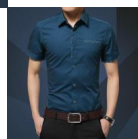

## Short Sleeve Men's Gentleman Solid Color Shirt Casual Slim Lapel Shirt

Short Sleeve Men's Gentleman Solid Color Shirt Casual Slim Lapel Shirt

Rating: Not Rated Yet

**Price**

\$7.39

[Ask a question about this product](#)

Manufacturer

Description	Product specifics	
	Source Category:	Goods In Stock
	Brand:	Other
	Style:	Korean Version
	Article Number:	ZY2303
	Category Of Goods:	Fashion City (24-35 Years Old)
	Style:	Cardigan
	Plate Type:	Slim
	Collar Type:	Lapel
	Sleeve Length:	Short Sleeve
	Pattern:	Solid Color
	Thick And Thin:	Thin Money
	Error Range:	2-3cm
	Is It In Stock:	No
	Style Details:	Pocket Decoration
	Suitable For People:	Youth
	Launch Year / Season:	Autumn Of 2018
	Fabric Name:	Cotton
	Main Fabric Composition:	Cotton
	Content Of Main Fabric Components:	98
	Fabric:	Cotton
	Applicable Scenarios:	Leisure Time
	Suitable For Season:	Spring And Autumn
	Technology:	No Iron Treatment
	Colour:	White, Black, Light Blue, Dark Blue, Gray, Diamond Blue
	Size:	L,XL,XXL,XXXL,XXXXL,5XL
Applicable Age Group:	Adult	
Applicable Gender:	Male	
Product Category:	Shirt	