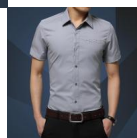

## Short Sleeve Men's Gentleman Solid Color Shirt Casual Slim Lapel Shirt

Short Sleeve Men's Gentleman Solid Color Shirt Casual Slim Lapel Shirt

Rating: Not Rated Yet

**Price**

\$7.39

[Ask a question about this product](#)

Manufacturer

Description	Product specifics	
	Source Category:	Goods In Stock
	Brand:	Other
	Style:	Korean Version
	Article Number:	ZY2303
	Category Of Goods:	Fashion City (24-35 Years Old)
	Style:	Cardigan
	Plate Type:	Slim
	Collar Type:	Lapel
	Sleeve Length:	Short Sleeve
	Pattern:	Solid Color
	Thick And Thin:	Thin Money
	Error Range:	2-3cm
	Is It In Stock:	No
	Style Details:	Pocket Decoration
	Suitable For People:	Youth
	Launch Year / Season:	Autumn Of 2018
	Fabric Name:	Cotton
	Main Fabric Composition:	Cotton
	Content Of Main Fabric Components:	98
	Fabric:	Cotton
	Applicable Scenarios:	Leisure Time
	Suitable For Season:	Spring And Autumn
	Technology:	No Iron Treatment
	Colour:	White, Black, Light Blue, Dark Blue, Gray, Diamond Blue
	Size:	L,XL,XXL,XXXL,XXXXL,5XL
Applicable Age Group:	Adult	
Applicable Gender:	Male	
Product Category:	Shirt	