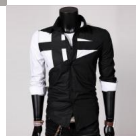

Foreign Trade Wholesale Korean Men's Trend Slim Fashion Personality Splicing Long Sleeve Shirt Perennial Stock C01

Foreign Trade Wholesale Korean Men's Trend Slim Fashion Personality Splicing Long Sleeve Shirt Perennial Stock C01

Rating: Not Rated Yet

Price

\$5.73

[Ask a question about this product](#)

Manufacturer

Description	Product specifics	
	Source Category:	Goods In Stock
	Style:	Leisure Time
	Category Of Goods:	Youth Fashion (18-24 Years Old)
	Style:	Cardigan
	Typography:	Syncytial Type
	Collar Type:	Lapel
	Sleeve Length:	Long Sleeve
	Pattern:	Color Matching
	Thick And Thin:	Ordinary
	Error Range:	1-2CM
	Is It In Stock:	Yes
	Inventory Type:	Miscellaneous
	Style Details:	Color Matching
	Suitable For People:	Teenagers
	Year / Season Of Listing:	Spring Of 2019
	Fabric Name:	Cotton Blend
	Main Fabric Composition:	Polyester Fiber (polyester)
	Content Of Main Fabric Components:	62
	Fabric:	Cotton Blend
	Applicable Scenarios:	Leisure Time
	Suitable For Season:	Four Seasons
	Technology:	Collage / Stitching
	Colour:	Black, Gray, Army Green, Wine Red
	Size:	L,XL,XXL,XXXL
Applicable Age:	Adult	
Applicable Gender:	Male	
Product Category:	Shirt	
Gram Weight:	0.17	