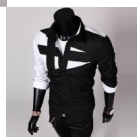

Foreign Trade Wholesale Korean Men's Trend Slim Fashion Personality Splicing Long Sleeve Shirt Perennial Stock C01

Foreign Trade Wholesale Korean Men's Trend Slim Fashion Personality Splicing Long Sleeve Shirt Perennial Stock C01

Rating: Not Rated Yet

Price

\$5.73

[Ask a question about this product](#)

Manufacturer

Description	Product specifics	
	Source Category:	Goods In Stock
	Style:	Leisure Time
	Category Of Goods:	Youth Fashion (18-24 Years Old)
	Style:	Cardigan
	Typography:	Syncytial Type
	Collar Type:	Lapel
	Sleeve Length:	Long Sleeve
	Pattern:	Color Matching
	Thick And Thin:	Ordinary
	Error Range:	1-2CM
	Is It In Stock:	Yes
	Inventory Type:	Miscellaneous
	Style Details:	Color Matching
	Suitable For People:	Teenagers
	Year / Season Of Listing:	Spring Of 2019
	Fabric Name:	Cotton Blend
	Main Fabric Composition:	Polyester Fiber (polyester)
	Content Of Main Fabric Components:	62
	Fabric:	Cotton Blend
	Applicable Scenarios:	Leisure Time
	Suitable For Season:	Four Seasons
	Technology:	Collage / Stitching
	Colour:	Black, Gray, Army Green, Wine Red
	Size:	L,XL,XXL,XXXL
Applicable Age:	Adult	
Applicable Gender:	Male	
Product Category:	Shirt	
Gram Weight:	0.17	