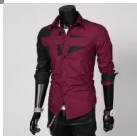

Foreign Trade Wholesale Korean Men's Trend Slim Fashion Personality Splicing Long Sleeve Shirt Perennial Stock C01

Foreign Trade Wholesale Korean Men's Trend Slim Fashion Personality Splicing Long Sleeve Shirt Perennial Stock C01

Rating: Not Rated Yet

Price

\$5.73

[Ask a question about this product](#)

Manufacturer

Description	Product specifics	
	Source Category:	Goods In Stock
	Style:	Leisure Time
	Category Of Goods:	Youth Fashion (18-24 Years Old)
	Style:	Cardigan
	Typography:	Syncytial Type
	Collar Type:	Lapel
	Sleeve Length:	Long Sleeve
	Pattern:	Color Matching
	Thick And Thin:	Ordinary
	Error Range:	1-2CM
	Is It In Stock:	Yes
	Inventory Type:	Miscellaneous
	Style Details:	Color Matching
	Suitable For People:	Teenagers
	Year / Season Of Listing:	Spring Of 2019
	Fabric Name:	Cotton Blend
	Main Fabric Composition:	Polyester Fiber (polyester)
	Content Of Main Fabric Components:	62
	Fabric:	Cotton Blend
	Applicable Scenarios:	Leisure Time
	Suitable For Season:	Four Seasons
	Technology:	Collage / Stitching
	Colour:	Black, Gray, Army Green, Wine Red
	Size:	L,XL,XXL,XXXL
Applicable Age:	Adult	
Applicable Gender:	Male	
Product Category:	Shirt	
Gram Weight:	0.17	