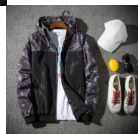

## New Fashion Brand Short Camouflage Japanese Color Matching Assault Suit For Men In Autumn 2019

New Fashion Brand Short Camouflage Japanese Color Matching Assault Suit For Men In Autumn 2019

Rating: Not Rated Yet

**Price**

\$7.94

[Ask a question about this product](#)

Manufacturer

Description	Product specifics	
	Source Category:	Goods In Stock
	Product Category:	Jacket
	Style:	Leisure Time
	Category Of Goods:	Youth Fashion (18-24 Years Old)
	Collar Type:	Lapel
	Typography:	Loose
	Placket :	Zipper
	Is It Hooded:	Hooded
	Thick And Thin:	Ordinary
	Pattern:	Color Matching
	Error Range:	1-2CM
	Suitable For Season:	Spring And Autumn
	Is It In Stock:	Yes
	Inventory Type:	Whole Order
	Suitable For People:	Teenagers
	Year / Season Of Listing:	2019
	Fabric Name:	Cotton Blend
	Main Fabric Composition:	Cotton
	Content Of Main Fabric Components:	45
	Lining Ingredients:	Polyester Fiber (polyester)
	Ingredient Content Of Lining:	55
	Applicable Scenarios:	Leisure Time
	Style Details:	Color Matching
	Hem Design:	Straight Hem
	Technology:	Non Iron Treatment
	Length Of Garment:	Routine
	Pocket Style:	Zipper Bag
	How To Wear:	Wear Out
	Sleeve Length:	Long Sleeve
Sleeve Shape:	Regular Sleeve	
Colour:	Grey, Green	
Size:	L,XL,2XL,3XL,4XL,5XL	
Applicable Age:	Adult	
Applicable Gender:	Male	