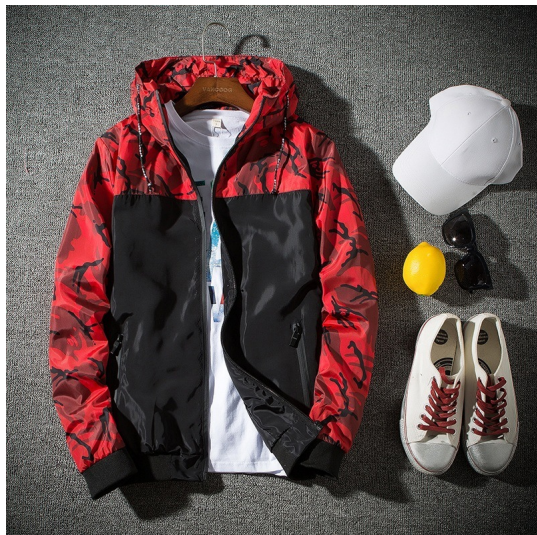

## New Fashion Brand Short Camouflage Japanese Color Matching Assault Suit For Men In Autumn 2019

New Fashion Brand Short Camouflage Japanese Color Matching Assault Suit For Men In Autumn 2019

Rating: Not Rated Yet

**Price**

\$7.94

[Ask a question about this product](#)

Manufacturer

Description	Product specifics	
	Source Category:	Goods In Stock
	Product Category:	Jacket
	Style:	Leisure Time
	Category Of Goods:	Youth Fashion (18-24 Years Old)
	Collar Type:	Lapel
	Typography:	Loose
	Placket :	Zipper
	Is It Hooded:	Hooded
	Thick And Thin:	Ordinary
	Pattern:	Color Matching
	Error Range:	1-2CM
	Suitable For Season:	Spring And Autumn
	Is It In Stock:	Yes
	Inventory Type:	Whole Order
	Suitable For People:	Teenagers
	Year / Season Of Listing:	2019
	Fabric Name:	Cotton Blend
	Main Fabric Composition:	Cotton
	Content Of Main Fabric Components:	45
	Lining Ingredients:	Polyester Fiber (polyester)
	Ingredient Content Of Lining:	55
	Applicable Scenarios:	Leisure Time
	Style Details:	Color Matching
	Hem Design:	Straight Hem
	Technology:	Non Iron Treatment
	Length Of Garment:	Routine
	Pocket Style:	Zipper Bag
	How To Wear:	Wear Out
	Sleeve Length:	Long Sleeve
Sleeve Shape:	Regular Sleeve	
Colour:	Grey, Green	
Size:	L,XL,2XL,3XL,4XL,5XL	
Applicable Age:	Adult	
Applicable Gender:	Male	