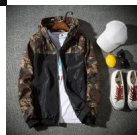

## New Fashion Brand Short Camouflage Japanese Color Matching Assault Suit For Men In Autumn 2019

New Fashion Brand Short Camouflage Japanese Color Matching Assault Suit For Men In Autumn 2019

Rating: Not Rated Yet

**Price**

\$7.94

[Ask a question about this product](#)

Manufacturer

Description	Product specifics	
	Source Category:	Goods In Stock
	Product Category:	Jacket
	Style:	Leisure Time
	Category Of Goods:	Youth Fashion (18-24 Years Old)
	Collar Type:	Lapel
	Typography:	Loose
	Placket :	Zipper
	Is It Hooded:	Hooded
	Thick And Thin:	Ordinary
	Pattern:	Color Matching
	Error Range:	1-2CM
	Suitable For Season:	Spring And Autumn
	Is It In Stock:	Yes
	Inventory Type:	Whole Order
	Suitable For People:	Teenagers
	Year / Season Of Listing:	2019
	Fabric Name:	Cotton Blend
	Main Fabric Composition:	Cotton
	Content Of Main Fabric Components:	45
	Lining Ingredients:	Polyester Fiber (polyester)
	Ingredient Content Of Lining:	55
	Applicable Scenarios:	Leisure Time
	Style Details:	Color Matching
	Hem Design:	Straight Hem
	Technology:	Non Iron Treatment
	Length Of Garment:	Routine
	Pocket Style:	Zipper Bag
	How To Wear:	Wear Out
	Sleeve Length:	Long Sleeve
Sleeve Shape:	Regular Sleeve	
Colour:	Grey, Green	
Size:	L,XL,2XL,3XL,4XL,5XL	
Applicable Age:	Adult	
Applicable Gender:	Male	