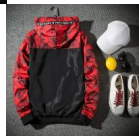

## New Fashion Brand Short Camouflage Japanese Color Matching Assault Suit For Men In Autumn 2019

New Fashion Brand Short Camouflage Japanese Color Matching Assault Suit For Men In Autumn 2019

Rating: Not Rated Yet

**Price**

\$7.94

[Ask a question about this product](#)

Manufacturer

Description	Product specifics	
	Source Category:	Goods In Stock
	Product Category:	Jacket
	Style:	Leisure Time
	Category Of Goods:	Youth Fashion (18-24 Years Old)
	Collar Type:	Lapel
	Typography:	Loose
	Placket :	Zipper
	Is It Hooded:	Hooded
	Thick And Thin:	Ordinary
	Pattern:	Color Matching
	Error Range:	1-2CM
	Suitable For Season:	Spring And Autumn
	Is It In Stock:	Yes
	Inventory Type:	Whole Order
	Suitable For People:	Teenagers
	Year / Season Of Listing:	2019
	Fabric Name:	Cotton Blend
	Main Fabric Composition:	Cotton
	Content Of Main Fabric Components:	45
	Lining Ingredients:	Polyester Fiber (polyester)
	Ingredient Content Of Lining:	55
	Applicable Scenarios:	Leisure Time
	Style Details:	Color Matching
	Hem Design:	Straight Hem
	Technology:	Non Iron Treatment
	Length Of Garment:	Routine
	Pocket Style:	Zipper Bag
	How To Wear:	Wear Out
	Sleeve Length:	Long Sleeve
Sleeve Shape:	Regular Sleeve	
Colour:	Grey, Green	
Size:	L,XL,2XL,3XL,4XL,5XL	
Applicable Age:	Adult	
Applicable Gender:	Male	