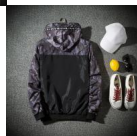

## New Fashion Brand Short Camouflage Japanese Color Matching Assault Suit For Men In Autumn 2019

New Fashion Brand Short Camouflage Japanese Color Matching Assault Suit For Men In Autumn 2019

Rating: Not Rated Yet

**Price**

\$7.94

[Ask a question about this product](#)

Manufacturer

Description	Product specifics	
	Source Category:	Goods In Stock
	Product Category:	Jacket
	Style:	Leisure Time
	Category Of Goods:	Youth Fashion (18-24 Years Old)
	Collar Type:	Lapel
	Typography:	Loose
	Placket :	Zipper
	Is It Hooded:	Hooded
	Thick And Thin:	Ordinary
	Pattern:	Color Matching
	Error Range:	1-2CM
	Suitable For Season:	Spring And Autumn
	Is It In Stock:	Yes
	Inventory Type:	Whole Order
	Suitable For People:	Teenagers
	Year / Season Of Listing:	2019
	Fabric Name:	Cotton Blend
	Main Fabric Composition:	Cotton
	Content Of Main Fabric Components:	45
	Lining Ingredients:	Polyester Fiber (polyester)
	Ingredient Content Of Lining:	55
	Applicable Scenarios:	Leisure Time
	Style Details:	Color Matching
	Hem Design:	Straight Hem
	Technology:	Non Iron Treatment
	Length Of Garment:	Routine
	Pocket Style:	Zipper Bag
	How To Wear:	Wear Out
	Sleeve Length:	Long Sleeve
Sleeve Shape:	Regular Sleeve	
Colour:	Grey, Green	
Size:	L,XL,2XL,3XL,4XL,5XL	
Applicable Age:	Adult	
Applicable Gender:	Male	