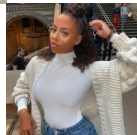

2020 Solid Color High Collar Temperament Commuting Self-cultivation Bottoming Shirt Long Sleeve With Top One Piece European And American Women's 2020

2020 Solid Color High Collar Temperament Commuting Self-cultivation Bottoming Shirt Long Sleeve With Top One Piece European And American Women's 2020

Rating: Not Rated Yet

Price

\$4.97

[Ask a question about this product](#)

Manufacturer

Description	Product specifics	
	Source Category:	Goods In Stock
	Place Of Origin:	Guangzhou
	Fabric Name:	Polyester
	Main Fabric Composition:	Polyester (polyester)
	Content Of Main Fabric Components:	51%-70%
	Main Fabric Composition 2:	Polyester (polyester)
	The Main Content Of Fabric 2:	Less Than 10%
	Lining Composition:	Polyester (polyester)
	Ingredient Content Of Lining:	Less Than 10%
	Pattern:	Solid Color
	Style:	Light Ripe
	Style:	Socket
	Sleeve Length:	Long Sleeves
	Technology:	High Temperature Setting
	Is It In Stock:	Yes
	Inventory Type:	Whole Order
	Article Number:	NW8803V10
	Plate Type:	Slim Fit
	Length Of Clothes:	Regular (50cm ? Length ? 65cm)
	Collar Type:	High Collar
	Sleeve Type:	Regular Sleeve
	Launch Year / Season:	Autumn 2020
	Is The Origin Of Main Fabric Imported:	No
	Colour:	Grey, White, Brown, Complexion
	Size:	M,L
Age Appropriate:	18-24 Years Old	
Style Type:	Temperament Commuting	
Product Category:	T-shirt	