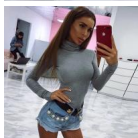

2020 Solid Color High Collar Temperament Commuting Self-cultivation Bottoming Shirt Long Sleeve With Top One Piece European And American Women's 2020

2020 Solid Color High Collar Temperament Commuting Self-cultivation Bottoming Shirt Long Sleeve With Top One Piece European And American Women's 2020

Rating: Not Rated Yet

Price

\$4.97

[Ask a question about this product](#)

Manufacturer

Description	Product specifics	
	Source Category:	Goods In Stock
	Place Of Origin:	Guangzhou
	Fabric Name:	Polyester
	Main Fabric Composition:	Polyester (polyester)
	Content Of Main Fabric Components:	51%-70%
	Main Fabric Composition 2:	Polyester (polyester)
	The Main Content Of Fabric 2:	Less Than 10%
	Lining Composition:	Polyester (polyester)
	Ingredient Content Of Lining:	Less Than 10%
	Pattern:	Solid Color
	Style:	Light Ripe
	Style:	Socket
	Sleeve Length:	Long Sleeves
	Technology:	High Temperature Setting
	Is It In Stock:	Yes
	Inventory Type:	Whole Order
	Article Number:	NW8803V10
	Plate Type:	Slim Fit
	Length Of Clothes:	Regular (50cm ? Length ? 65cm)
	Collar Type:	High Collar
	Sleeve Type:	Regular Sleeve
	Launch Year / Season:	Autumn 2020
	Is The Origin Of Main Fabric Imported:	No
	Colour:	Grey, White, Brown, Complexion
	Size:	M,L
Age Appropriate:	18-24 Years Old	
Style Type:	Temperament Commuting	
Product Category:	T-shirt	