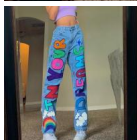

Color Contrast Rainbow Letter Straight Tube Shows Thin Legs Long Europe And America Express Cross Border Fashion Women's Jeans Pants 2020

Color Contrast Rainbow Letter Straight Tube Shows Thin Legs Long Europe And America Express Cross Border Fashion Women's Jeans Pants 2020

Rating: Not Rated Yet
Price

\$12.73

[Ask a question about this product](#)

Manufacturer

Description	Product specifics	
	Source Category:	Goods In Stock
	Is It In Stock:	Yes
	Inventory Type:	Whole Order
	Place Of Origin:	Guangzhou
	Fabric Name:	Cowboy
	Main Fabric Composition:	Cotton
	Content Of Main Fabric Components:	100%
	Main Fabric Composition 2:	Cotton
	The Main Content Of Fabric 2:	10%-29%
	Lining Composition:	Cotton
	Ingredient Content Of Lining:	10%-29%
	Article Number:	NW7613W01
	Style:	Street
	Style:	Straight Pants
	Pants Shape:	Loose Fit
	Length Of Trousers:	Trousers
	Waist Type:	High Waist
	Do You Have A Belt:	No Belt
	Thick And Thin:	Ordinary
	Popular Elements:	Lettering Rainbow
	Launch Year / Season:	Autumn 2020
	Colour:	Blue
	Is The Origin Of Main Fabric Imported:	No
	Size:	M,L
Age Appropriate:	18-24 Years Old	
Style Type:	Street Trendsetters	
Applicable Gender:	Female	
Product Category:	Casual Pants	