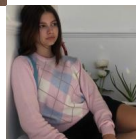

## Fastsell Fashion Cross Border European And American Women's Wear College Style Round Neck Color Contrast Versatile Long Sleeve Top Sweater For Women 2020 NEW

Fastsell Fashion Cross Border European And American Women's Wear College Style Round Neck Color Contrast Versatile Long Sleeve Top Sweater For Women 2020 NEW