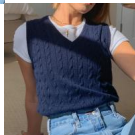

Slim Fit With Basic Solid Wool Vest Sleeveless Ins European And American College Women's Top Fashion 2020 NEW

Slim Fit With Basic Solid Wool Vest Sleeveless Ins European And American College Women's Top Fashion 2020 NEW

Rating: Not Rated Yet

Price

\$6.63

[Ask a question about this product](#)

Manufacturer

Description	Product specifics	
	Article Number:	NW5242W0H
	Place Of Origin:	Guangzhou
	Source Category:	Goods In Stock
	Is It In Stock:	Yes
	Inventory Type:	Whole Order
	Product Category:	Vest / Vest
	Style:	Commute
	Style:	Socket
	Collar Type:	V-neck
	Plate Type:	Straight Tube Type
	Length Of Clothes:	Regular (50cm ? Length ? 65cm)
	Pattern:	Solid Color
	Popular Elements:	College Wool Vest
	Launch Year / Season:	Autumn 2020
	Fabric Name:	Wollens
	Main Fabric Composition:	Nylon
	Content Of Main Fabric Components:	10%-29%
	Lining Composition:	Acrylic Fibres
	Ingredient Content Of Lining:	71%-80%
	Colour:	Green, Blue
	Size:	M,L
	Age Appropriate:	18-24 Years Old
	Applicable Age Group:	Adult
	Applicable Gender:	Female