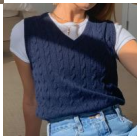

Slim Fit With Basic Solid Wool Vest Sleeveless Ins European And American College Women's Top Fashion 2020 NEW

Slim Fit With Basic Solid Wool Vest Sleeveless Ins European And American College Women's Top Fashion 2020 NEW

Rating: Not Rated Yet

Price

\$6.63

[Ask a question about this product](#)

Manufacturer

Description	Product specifics	
	Article Number:	NW5242W0H
	Place Of Origin:	Guangzhou
	Source Category:	Goods In Stock
	Is It In Stock:	Yes
	Inventory Type:	Whole Order
	Product Category:	Vest / Vest
	Style:	Commute
	Style:	Socket
	Collar Type:	V-neck
	Plate Type:	Straight Tube Type
	Length Of Clothes:	Regular (50cm ? Length ? 65cm)
	Pattern:	Solid Color
	Popular Elements:	College Wool Vest
	Launch Year / Season:	Autumn 2020
	Fabric Name:	Wollens
	Main Fabric Composition:	Nylon
	Content Of Main Fabric Components:	10%-29%
	Lining Composition:	Acrylic Fibres
	Ingredient Content Of Lining:	71%-80%
	Colour:	Green, Blue
	Size:	M,L
	Age Appropriate:	18-24 Years Old
	Applicable Age Group:	Adult
	Applicable Gender:	Female