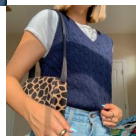

Slim Fit With Basic Solid Wool Vest Sleeveless Ins European And American College Women's Top Fashion 2020 NEW

Slim Fit With Basic Solid Wool Vest Sleeveless Ins European And American College Women's Top Fashion 2020 NEW

Rating: Not Rated Yet

Price

\$6.63

[Ask a question about this product](#)

Manufacturer

Description	Product specifics	
	Article Number:	NW5242W0H
	Place Of Origin:	Guangzhou
	Source Category:	Goods In Stock
	Is It In Stock:	Yes
	Inventory Type:	Whole Order
	Product Category:	Vest / Vest
	Style:	Commute
	Style:	Socket
	Collar Type:	V-neck
	Plate Type:	Straight Tube Type
	Length Of Clothes:	Regular (50cm ? Length ? 65cm)
	Pattern:	Solid Color
	Popular Elements:	College Wool Vest
	Launch Year / Season:	Autumn 2020
	Fabric Name:	Wollens
	Main Fabric Composition:	Nylon
	Content Of Main Fabric Components:	10%-29%
	Lining Composition:	Acrylic Fibres
	Ingredient Content Of Lining:	71%-80%
	Colour:	Green, Blue
	Size:	M,L
	Age Appropriate:	18-24 Years Old
	Applicable Age Group:	Adult
	Applicable Gender:	Female