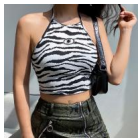

## European And American Women's Ins Street Trend Black And White Color Contrast Hanging Neck Slim And Navel Exposed Suspender Vest New For Women In Summer 2020

European And American Women's Ins Street Trend Black And White Color Contrast Hanging Neck Slim And Navel Exposed Suspender Vest New For Women In Summer 2020