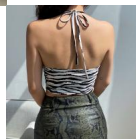

## European And American Women's Ins Street Trend Black And White Color Contrast Hanging Neck Slim And Navel Exposed Suspender Vest New For Women In Summer 2020

European And American Women's Ins Street Trend Black And White Color Contrast Hanging Neck Slim And Navel Exposed Suspender Vest New For Women In Summer 2020