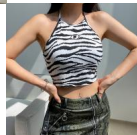

## European And American Women's Ins Street Trend Black And White Color Contrast Hanging Neck Slim And Navel Exposed Suspender Vest New For Women In Summer 2020

European And American Women's Ins Street Trend Black And White Color Contrast Hanging Neck Slim And Navel Exposed Suspender Vest New For Women In Summer 2020