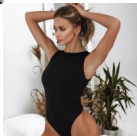

Solid Color Basic Slim Fitting Crew Neck With Molded Sleeveless Jumpsuit Top

Solid Color Basic Slim Fitting Crew Neck With Molded Sleeveless Jumpsuit Top

Rating: Not Rated Yet

Price

\$3.88

[Ask a question about this product](#)

Manufacturer

Description	Product specifics
	Article Number: NW6082W05
	Place Of Origin: Guangzhou
	Source Category: Goods In Stock
	Is It In Stock: Yes
	Inventory Type: Whole Order
	Product Category: Vest
	Style: Europe And America
	Style: Shoulder Strap Type
	Collar Type: Crew Neck
	Plate Type: Slim Fit
	Length Of Clothes: Regular (50cm ? Length ? 65cm)
	Pattern: Solid Color
	Popular Elements: Shoulder Cut Solid Rib
	Launch Year / Season: Summer 2020
	Fabric Name: Cotton Blended
	Main Fabric Composition: Cotton
	Content Of Main Fabric Components: 30%-50%
	Lining Composition: Spandex
	Ingredient Content Of Lining: Less Than 10%
	Colour: Black, Blue, Military Green, Available In Stock
	Size: M,L
	Age Appropriate: 18-24 Years Old
	Applicable Age Group: Adult
	Applicable Gender: Female