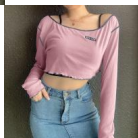

Cross Border European And American Foreign Trade Quick Sale Street Trendy Round Collar Lotus Leaf Sleeve Slim And Navel Exposed Long Sleeve T-shirt 2020

Cross Border European And American Foreign Trade Quick Sale Street Trendy Round Collar Lotus Leaf Sleeve Slim And Navel Exposed Long Sleeve T-shirt 2020

Rating: Not Rated Yet

Price

\$5.89

[Ask a question about this product](#)

Manufacturer

Description	Product specifics	
	Source Category:	Goods In Stock
	Place Of Origin:	Guangzhou
	Fabric Name:	Polyester Fiber
	Main Fabric Composition:	Polyester (polyester)
	Content Of Main Fabric Components:	100%
	Main Fabric Composition 2:	Polyester (polyester)
	Content Of Main Fabric Component 2:	100%
	Lining Composition:	Polyester (polyester)
	Ingredient Content Of Lining:	100%
	Pattern:	Solid Color
	Style:	Street
	Style:	Socket
	Sleeve Length:	Long Sleeves
	Technology:	Solid Color
	Is It In Stock:	Yes
	Inventory Type:	Whole Order
	Article Number:	NW2904W0F
	Plate Type:	Slim Fit
	Length Of Clothes:	Short Style (40cm < Length ? 50cm)
	Collar Type:	Crew Neck
	Sleeve Type:	Lotus Leaf Sleeve
	Popular Elements:	Two Sets Of Slim Fit
	Launch Year / Season:	Summer 2020
	Is The Origin Of Main Fabric Imported:	No
	Colour:	Pink, White, Blue
	Size:	M,L
	Age Appropriate:	18-24 Years Old
Style Type:	Street Trendsetters	
Product Category:	T-shirt	