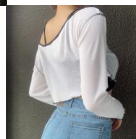

Cross Border European And American Foreign Trade Quick Sale Street Trendy Round Collar Lotus Leaf Sleeve Slim And Navel Exposed Long Sleeve T-shirt 2020

Cross Border European And American Foreign Trade Quick Sale Street Trendy Round Collar Lotus Leaf Sleeve Slim And Navel Exposed Long Sleeve T-shirt 2020

Rating: Not Rated Yet

Price

\$5.89

[Ask a question about this product](#)

Manufacturer

Description	Product specifics	
	Source Category:	Goods In Stock
	Place Of Origin:	Guangzhou
	Fabric Name:	Polyester Fiber
	Main Fabric Composition:	Polyester (polyester)
	Content Of Main Fabric Components:	100%
	Main Fabric Composition 2:	Polyester (polyester)
	Content Of Main Fabric Component 2:	100%
	Lining Composition:	Polyester (polyester)
	Ingredient Content Of Lining:	100%
	Pattern:	Solid Color
	Style:	Street
	Style:	Socket
	Sleeve Length:	Long Sleeves
	Technology:	Solid Color
	Is It In Stock:	Yes
	Inventory Type:	Whole Order
	Article Number:	NW2904W0F
	Plate Type:	Slim Fit
	Length Of Clothes:	Short Style (40cm < Length ? 50cm)
	Collar Type:	Crew Neck
	Sleeve Type:	Lotus Leaf Sleeve
	Popular Elements:	Two Sets Of Slim Fit
	Launch Year / Season:	Summer 2020
	Is The Origin Of Main Fabric Imported:	No
	Colour:	Pink, White, Blue
	Size:	M,L
	Age Appropriate:	18-24 Years Old
Style Type:	Street Trendsetters	
Product Category:	T-shirt	