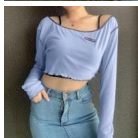

Cross Border European And American Foreign Trade Quick Sale Street Trendy Round Collar Lotus Leaf Sleeve Slim And Navel Exposed Long Sleeve T-shirt 2020

Cross Border European And American Foreign Trade Quick Sale Street Trendy Round Collar Lotus Leaf Sleeve Slim And Navel Exposed Long Sleeve T-shirt 2020

Rating: Not Rated Yet

Price

\$5.89

[Ask a question about this product](#)

Manufacturer

Description	Product specifics	
	Source Category:	Goods In Stock
	Place Of Origin:	Guangzhou
	Fabric Name:	Polyester Fiber
	Main Fabric Composition:	Polyester (polyester)
	Content Of Main Fabric Components:	100%
	Main Fabric Composition 2:	Polyester (polyester)
	Content Of Main Fabric Component 2:	100%
	Lining Composition:	Polyester (polyester)
	Ingredient Content Of Lining:	100%
	Pattern:	Solid Color
	Style:	Street
	Style:	Socket
	Sleeve Length:	Long Sleeves
	Technology:	Solid Color
	Is It In Stock:	Yes
	Inventory Type:	Whole Order
	Article Number:	NW2904W0F
	Plate Type:	Slim Fit
	Length Of Clothes:	Short Style (40cm < Length ? 50cm)
	Collar Type:	Crew Neck
	Sleeve Type:	Lotus Leaf Sleeve
	Popular Elements:	Two Sets Of Slim Fit
	Launch Year / Season:	Summer 2020
	Is The Origin Of Main Fabric Imported:	No
	Colour:	Pink, White, Blue
	Size:	M,L
	Age Appropriate:	18-24 Years Old
Style Type:	Street Trendsetters	
Product Category:	T-shirt	