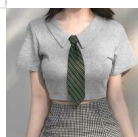

Ins Super Hot Street Trend Slim Fit Open Navel Lapel Short Sleeve T-Shirt Top With Tie

Ins Super Hot Street Trend Slim Fit Open Navel Lapel Short Sleeve T-Shirt Top With Tie

Rating: Not Rated Yet

Price

\$5.45

[Ask a question about this product](#)

Manufacturer

Description	Product specifics	
	Source Category:	Goods In Stock
	Place Of Origin:	Guangzhou
	Fabric Name:	Cotton Blended
	Main Fabric Composition:	Cotton
	Content Of Main Fabric Components:	91%-99%
	Main Fabric Composition 2:	Spandex
	Content Of Main Fabric Component 2:	Less Than 10%
	Lining Composition:	Spandex
	Ingredient Content Of Lining:	Less Than 10%
	Pattern:	Solid Color
	Style:	Street
	Style:	Socket
	Sleeve Length:	Short Sleeve
	Technology:	High Temperature Setting
	Is It In Stock:	Yes
	Inventory Type:	Whole Order
	Article Number:	NW1766V0D/4905W0G/3973 W0G
	Plate Type:	Slim Fit
	Length Of Clothes:	Short Style (40cm < Length ? 50cm)
	Collar Type:	Lapel / Polo Collar
	Sleeve Type:	Regular Sleeve
	Popular Elements:	Lapel Tie
	Launch Year / Season:	Summer 2020
	Is The Origin Of Main Fabric Imported:	No
	Colour:	Grey, White, 4905w0g Dress, 3973w0g Long Sleeve
	Size:	M,L
Age Appropriate:	18-24 Years Old	
Style Type:	Street Trendsetters	
Product Category:	T-shirt	