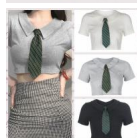

Ins Super Hot Street Trend Slim Fit Open Navel Lapel Short Sleeve T-Shirt Top With Tie

Ins Super Hot Street Trend Slim Fit Open Navel Lapel Short Sleeve T-Shirt Top With Tie

Rating: Not Rated Yet

Price

\$5.45

[Ask a question about this product](#)

Manufacturer

Description	Product specifics	
	Source Category:	Goods In Stock
	Place Of Origin:	Guangzhou
	Fabric Name:	Cotton Blended
	Main Fabric Composition:	Cotton
	Content Of Main Fabric Components:	91%-99%
	Main Fabric Composition 2:	Spandex
	Content Of Main Fabric Component 2:	Less Than 10%
	Lining Composition:	Spandex
	Ingredient Content Of Lining:	Less Than 10%
	Pattern:	Solid Color
	Style:	Street
	Style:	Socket
	Sleeve Length:	Short Sleeve
	Technology:	High Temperature Setting
	Is It In Stock:	Yes
	Inventory Type:	Whole Order
	Article Number:	NW1766V0D/4905W0G/3973 W0G
	Plate Type:	Slim Fit
	Length Of Clothes:	Short Style (40cm < Length ? 50cm)
	Collar Type:	Lapel / Polo Collar
	Sleeve Type:	Regular Sleeve
	Popular Elements:	Lapel Tie
	Launch Year / Season:	Summer 2020
	Is The Origin Of Main Fabric Imported:	No
	Colour:	Grey, White, 4905w0g Dress, 3973w0g Long Sleeve
	Size:	M,L
Age Appropriate:	18-24 Years Old	
Style Type:	Street Trendsetters	
Product Category:	T-shirt	