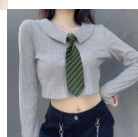

Ins Super Hot Street Trend Slim Fit Open Navel Lapel Short Sleeve T-Shirt Top With Tie

Ins Super Hot Street Trend Slim Fit Open Navel Lapel Short Sleeve T-Shirt Top With Tie

Rating: Not Rated Yet

Price

\$5.45

[Ask a question about this product](#)

Manufacturer

Description	Product specifics	
	Source Category:	Goods In Stock
	Place Of Origin:	Guangzhou
	Fabric Name:	Cotton Blended
	Main Fabric Composition:	Cotton
	Content Of Main Fabric Components:	91%-99%
	Main Fabric Composition 2:	Spandex
	Content Of Main Fabric Component 2:	Less Than 10%
	Lining Composition:	Spandex
	Ingredient Content Of Lining:	Less Than 10%
	Pattern:	Solid Color
	Style:	Street
	Style:	Socket
	Sleeve Length:	Short Sleeve
	Technology:	High Temperature Setting
	Is It In Stock:	Yes
	Inventory Type:	Whole Order
	Article Number:	NW1766V0D/4905W0G/3973 W0G
	Plate Type:	Slim Fit
	Length Of Clothes:	Short Style (40cm < Length ? 50cm)
	Collar Type:	Lapel / Polo Collar
	Sleeve Type:	Regular Sleeve
	Popular Elements:	Lapel Tie
	Launch Year / Season:	Summer 2020
	Is The Origin Of Main Fabric Imported:	No
	Colour:	Grey, White, 4905w0g Dress, 3973w0g Long Sleeve
	Size:	M,L
Age Appropriate:	18-24 Years Old	
Style Type:	Street Trendsetters	
Product Category:	T-shirt	