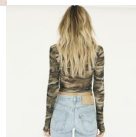

European And American Cross Border Women's Clothing Express Perspective Of Long Sleeve Open Navel Round Neck T-shirt Ins Smoothie Women's Trend

European And American Cross Border Women's Clothing Express Perspective Of Long Sleeve Open Navel Round Neck T-shirt Ins Smoothie Women's Trend

Rating: Not Rated Yet

Price

\$4.23

[Ask a question about this product](#)

Manufacturer

| | | |
|-------------------|--|---|
| Description | Product specifics | |
| | Source Category: | Goods In Stock |
| | Place Of Origin: | Guangzhou |
| | Fabric Name: | Chemical Fiber Blending |
| | Main Fabric Composition: | Polyester (polyester) |
| | Content Of Main Fabric Components: | 91%-99% |
| | Main Fabric Composition 2: | Spandex |
| | Content Of Main Fabric Component 2: | Less Than 10% |
| | Lining Composition: | Spandex |
| | Ingredient Content Of Lining: | Less Than 10% |
| | Pattern: | Printing |
| | Style: | Street |
| | Style: | Socket |
| | Sleeve Length: | Long Sleeves |
| | Technology: | Printing / Dyeing |
| | Is It In Stock: | Yes |
| | Inventory Type: | Whole Order |
| | Article Number: | NW0308 |
| | Plate Type: | Slim Fit |
| | Length Of Clothes: | Regular (50cm ? Length ? 65cm) |
| | Collar Type: | Crew Neck |
| | Sleeve Type: | Regular Sleeve |
| | Popular Elements: | Print, Mesh, Navel Exposed, Boyfriend Style |
| | Launch Year / Season: | Spring 2020 |
| | Is The Origin Of Main Fabric Imported: | No |
| | Colour: | 6480W05 |
| | Size: | M,L |
| | Age Appropriate: | 18-24 Years Old |
| Style Type: | Street Trendsetters | |
| Product Category: | T-shirt | |