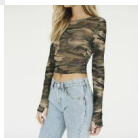

European And American Cross Border Women's Clothing Express Perspective Of Long Sleeve Open Navel Round Neck T-shirt Ins Smoothie Women's Trend

European And American Cross Border Women's Clothing Express Perspective Of Long Sleeve Open Navel Round Neck T-shirt Ins Smoothie Women's Trend

Rating: Not Rated Yet

Price

\$4.23

[Ask a question about this product](#)

Manufacturer

| | | |
|-------------------|--|---|
| Description | Product specifics | |
| | Source Category: | Goods In Stock |
| | Place Of Origin: | Guangzhou |
| | Fabric Name: | Chemical Fiber Blending |
| | Main Fabric Composition: | Polyester (polyester) |
| | Content Of Main Fabric Components: | 91%-99% |
| | Main Fabric Composition 2: | Spandex |
| | Content Of Main Fabric Component 2: | Less Than 10% |
| | Lining Composition: | Spandex |
| | Ingredient Content Of Lining: | Less Than 10% |
| | Pattern: | Printing |
| | Style: | Street |
| | Style: | Socket |
| | Sleeve Length: | Long Sleeves |
| | Technology: | Printing / Dyeing |
| | Is It In Stock: | Yes |
| | Inventory Type: | Whole Order |
| | Article Number: | NW0308 |
| | Plate Type: | Slim Fit |
| | Length Of Clothes: | Regular (50cm ? Length ? 65cm) |
| | Collar Type: | Crew Neck |
| | Sleeve Type: | Regular Sleeve |
| | Popular Elements: | Print, Mesh, Navel Exposed, Boyfriend Style |
| | Launch Year / Season: | Spring 2020 |
| | Is The Origin Of Main Fabric Imported: | No |
| | Colour: | 6480W05 |
| | Size: | M,L |
| | Age Appropriate: | 18-24 Years Old |
| Style Type: | Street Trendsetters | |
| Product Category: | T-shirt | |