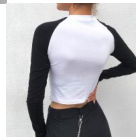

## EBay Women's Clothing European And American Cross Border Trend Sleeve Chain Slim Fit And Navel Exposed BF Cool Top T-shirt For Women 2020

EBay Women's Clothing European And American Cross Border Trend Sleeve Chain Slim Fit And Navel Exposed BF Cool Top T-shirt For Women 2020

Rating: Not Rated Yet

**Price**

\$4.60

[Ask a question about this product](#)

Manufacturer

Description	Product specifics	
	Source Category:	Goods In Stock
	Place Of Origin:	Guangzhou
	Fabric Name:	Cotton Blended
	Main Fabric Composition:	Cotton
	Content Of Main Fabric Components:	91%-99%
	Main Fabric Composition 2:	Ammonia
	Content Of Main Fabric Component 2:	Less Than 10%
	Lining Composition:	Spandex
	Ingredient Content Of Lining:	Less Than 10%
	Pattern:	Printing
	Style:	Street
	Style:	Socket
	Sleeve Length:	Long Sleeves
	Technology:	Printing / Dyeing
	Is It In Stock:	Yes
	Inventory Type:	Whole Order
	Article Number:	NW7547W08/2159W0E
	Plate Type:	Slim Fit
	Length Of Clothes:	Short Style (40cm < Length ? 50cm)
	Collar Type:	Crew Neck
	Sleeve Type:	Regular Sleeve
	Popular Elements:	Exposed Navel, Boyfriend
	Launch Year / Season:	Autumn 2020
	Is The Origin Of Main Fabric Imported:	No
	Colour:	7547w08 Yellow, 2159w0e Red
	Size:	M,L
	Age Appropriate:	18-24 Years Old
	Style Type:	Street Trendsetters
	Fabric 2 Components:	Spandex
Fabric 2 Content:	Less Than 10%	
Fabric 3 Components:	Spandex	
Product Category:	T-shirt	