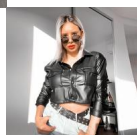

Europe Station 2020 Express Wish Women's Wear Street Handsome Locomotive Big Pocket Small Loose Lapel Leather Coat

Europe Station 2020 Express Wish Women's Wear Street Handsome Locomotive Big Pocket Small Loose Lapel Leather Coat

Rating: Not Rated Yet

Price

\$8.48

[Ask a question about this product](#)

Manufacturer

Description	Product specifics	
	Source Category:	Goods In Stock
	Is It In Stock:	Yes
	Inventory Type:	Whole Order
	Place Of Origin:	Guangzhou
	Article Number:	LQ7929W0J
	Style:	Street
	Length Of Clothes:	Short Style (40cm < Length ? 50cm)
	Collar Type:	Lapel
	Hooded Or Not:	No Hood
	Do You Have A Belt:	No Belt
	Popular Elements:	Pocket
	Launch Year / Season:	Winter 2020
	Cortical Classification:	Imitation Leather
	Cortex:	PU
	Colour:	Black
	Size:	M,L
	Age Appropriate:	18-24 Years Old
	Fashion Style:	Europe And America
	Style Type:	Street Trendsetters
	Plate Type:	Slim Fit
	Sleeve Length:	Long Sleeves
	Placket:	Single Breasted
	Sleeve Type:	Routine
	Applicable Age Group:	Adult
	Applicable Gender:	Female
Product Category:	Leather / Leather Jacket	