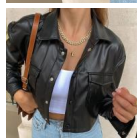

Europe Station 2020 Express Wish Women's Wear Street Handsome Locomotive Big Pocket Small Loose Lapel Leather Coat

Europe Station 2020 Express Wish Women's Wear Street Handsome Locomotive Big Pocket Small Loose Lapel Leather Coat

Rating: Not Rated Yet

Price

\$8.48

[Ask a question about this product](#)

Manufacturer

Description	Product specifics	
	Source Category:	Goods In Stock
	Is It In Stock:	Yes
	Inventory Type:	Whole Order
	Place Of Origin:	Guangzhou
	Article Number:	LQ7929W0J
	Style:	Street
	Length Of Clothes:	Short Style (40cm < Length ? 50cm)
	Collar Type:	Lapel
	Hooded Or Not:	No Hood
	Do You Have A Belt:	No Belt
	Popular Elements:	Pocket
	Launch Year / Season:	Winter 2020
	Cortical Classification:	Imitation Leather
	Cortex:	PU
	Colour:	Black
	Size:	M,L
	Age Appropriate:	18-24 Years Old
	Fashion Style:	Europe And America
	Style Type:	Street Trendsetters
	Plate Type:	Slim Fit
	Sleeve Length:	Long Sleeves
	Placket:	Single Breasted
	Sleeve Type:	Routine
	Applicable Age Group:	Adult
	Applicable Gender:	Female
Product Category:	Leather / Leather Jacket	