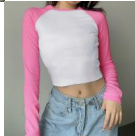

## Europe And The United States Ins2020 Fast Sale Fashion Summer Women's Fashion Versatile, Shoulder Contrast Color Matching Slim Fitting Navel Exposed Long Sleeve T-shirt

Europe And The United States Ins2020 Fast Sale Fashion Summer Women's Fashion Versatile, Shoulder Contrast Color Matching Slim Fitting Navel Exposed Long Sleeve T-shirt

Rating: Not Rated Yet

**Price**

\$4.99

[Ask a question about this product](#)

Manufacturer

Description	Product specifics	
Source Category:	Goods In Stock	
Place Of Origin:	Guangzhou	
Fabric Name:	Rib	
Main Fabric Composition:	Cotton	
Content Of Main Fabric Components:	30%-50%	
Main Fabric Composition 2:	Polyester (polyester)	
Content Of Main Fabric Component 2:	51%-70%	
Lining Composition:	Spandex	
Ingredient Content Of Lining:	Less Than 10%	
Pattern:	Solid Color	
Style:	Simplicity	
Style:	Socket	
Sleeve Length:	Long Sleeves	
Technology:	Collage / Splicing	
Is It In Stock:	Yes	
Inventory Type:	Whole Order	
Article Number:	LQ4190W0G	
Plate Type:	Slim Fit	
Length Of Clothes:	Short Style (40cm < Length ? 50cm)	
Collar Type:	Crew Neck	
Sleeve Type:	Regular Sleeve	
Popular Elements:	Splicing, Navel Exposed	
Launch Year / Season:	Spring 2020	
Is The Origin Of Main Fabric Imported:	No	
Colour:	Grey, Pink, Blue, Ingredient Material Reference: Rib 35% Cotton 60% Polyester 5% Ammonia Weight: About 0.15kg	
Size:	M,L	
Age Appropriate:	18-24 Years Old	
Style Type:	Urban Leisure	
Product Category:	T-shirt	