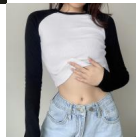

## Europe And The United States Ins2020 Fast Sale Fashion Summer Women's Fashion Versatile, Shoulder Contrast Color Matching Slim Fitting Navel Exposed Long Sleeve T-shirt

Europe And The United States Ins2020 Fast Sale Fashion Summer Women's Fashion Versatile, Shoulder Contrast Color Matching Slim Fitting Navel Exposed Long Sleeve T-shirt

Rating: Not Rated Yet

**Price**

\$4.99

[Ask a question about this product](#)

Manufacturer

Description	Product specifics	
Source Category:	Goods In Stock	
Place Of Origin:	Guangzhou	
Fabric Name:	Rib	
Main Fabric Composition:	Cotton	
Content Of Main Fabric Components:	30%-50%	
Main Fabric Composition 2:	Polyester (polyester)	
Content Of Main Fabric Component 2:	51%-70%	
Lining Composition:	Spandex	
Ingredient Content Of Lining:	Less Than 10%	
Pattern:	Solid Color	
Style:	Simplicity	
Style:	Socket	
Sleeve Length:	Long Sleeves	
Technology:	Collage / Splicing	
Is It In Stock:	Yes	
Inventory Type:	Whole Order	
Article Number:	LQ4190W0G	
Plate Type:	Slim Fit	
Length Of Clothes:	Short Style (40cm < Length ? 50cm)	
Collar Type:	Crew Neck	
Sleeve Type:	Regular Sleeve	
Popular Elements:	Splicing, Navel Exposed	
Launch Year / Season:	Spring 2020	
Is The Origin Of Main Fabric Imported:	No	
Colour:	Grey, Pink, Blue, Ingredient Material Reference: Rib 35% Cotton 60% Polyester 5% Ammonia Weight: About 0.15kg	
Size:	M,L	
Age Appropriate:	18-24 Years Old	
Style Type:	Urban Leisure	
Product Category:	T-shirt	