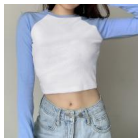

## Europe And The United States Ins2020 Fast Sale Fashion Summer Women's Fashion Versatile, Shoulder Contrast Color Matching Slim Fitting Navel Exposed Long Sleeve T-shirt

Europe And The United States Ins2020 Fast Sale Fashion Summer Women's Fashion Versatile, Shoulder Contrast Color Matching Slim Fitting Navel Exposed Long Sleeve T-shirt

Rating: Not Rated Yet

**Price**

\$4.99

[Ask a question about this product](#)

Manufacturer

Description	Product specifics	
Source Category:	Goods In Stock	
Place Of Origin:	Guangzhou	
Fabric Name:	Rib	
Main Fabric Composition:	Cotton	
Content Of Main Fabric Components:	30%-50%	
Main Fabric Composition 2:	Polyester (polyester)	
Content Of Main Fabric Component 2:	51%-70%	
Lining Composition:	Spandex	
Ingredient Content Of Lining:	Less Than 10%	
Pattern:	Solid Color	
Style:	Simplicity	
Style:	Socket	
Sleeve Length:	Long Sleeves	
Technology:	Collage / Splicing	
Is It In Stock:	Yes	
Inventory Type:	Whole Order	
Article Number:	LQ4190W0G	
Plate Type:	Slim Fit	
Length Of Clothes:	Short Style (40cm < Length ? 50cm)	
Collar Type:	Crew Neck	
Sleeve Type:	Regular Sleeve	
Popular Elements:	Splicing, Navel Exposed	
Launch Year / Season:	Spring 2020	
Is The Origin Of Main Fabric Imported:	No	
Colour:	Grey, Pink, Blue, Ingredient Material Reference: Rib 35% Cotton 60% Polyester 5% Ammonia Weight: About 0.15kg	
Size:	M,L	
Age Appropriate:	18-24 Years Old	
Style Type:	Urban Leisure	
Product Category:	T-shirt	