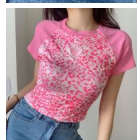

## Sumitong 2020 Summer New Women's Dress Girl Pink Love Embroidered Leopard Print Short Sleeve Slim And Navel Exposed T-shirt

Sumitong 2020 Summer New Women's Dress Girl Pink Love Embroidered Leopard Print Short Sleeve Slim And Navel Exposed T-shirt