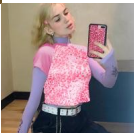

## Sumitong 2020 Summer New Women's Dress Girl Pink Love Embroidered Leopard Print Short Sleeve Slim And Navel Exposed T-shirt

Sumitong 2020 Summer New Women's Dress Girl Pink Love Embroidered Leopard Print Short Sleeve Slim And Navel Exposed T-shirt