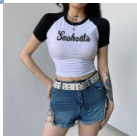

Fast Selling Popular T-shirt Spring / Summer 2020 Wish New Color Contrast Shoulder Print Slim Fit T-shirt For Women

Fast Selling Popular T-shirt Spring / Summer 2020 Wish New Color Contrast Shoulder Print Slim Fit T-shirt For Women

Rating: Not Rated Yet

Price

\$3.88

[Ask a question about this product](#)

Manufacturer

Description	Product specifics	
	Source Category:	Goods In Stock
	Place Of Origin:	Guangzhou
	Fabric Name:	Fine Cotton
	Main Fabric Composition:	Cotton
	Content Of Main Fabric Components:	91%-99%
	Main Component 2:	Cotton
	Content Of Main Fabric Component 2:	91%-99%
	Lining Composition:	Spandex
	Ingredient Content Of Lining:	Less Than 10%
	Pattern:	Printing
	Style:	Leisure Time
	Style:	Socket
	Sleeve Length:	Short Sleeve
	Technology:	Printing / Dyeing
	Is It In Stock:	Yes
	Inventory Type:	Whole Order
	Article Number:	LQ9442W12
	Plate Type:	Slim Fit
	Length Of Clothes:	Short Style (40cm < Length ? 50cm)
	Collar Type:	Crew Neck
	Sleeve Type:	Regular Sleeve
	Popular Elements:	Color Contrast, Stitching
	Launch Year / Season:	Spring 2020
	Is The Origin Of Main Fabric Imported:	No
	Colour:	Yellow, White
Size:	M,L,XL	
Age Appropriate:	18-24 Years Old	
Style Type:	Urban Leisure	
Product Category:	T-shirt	