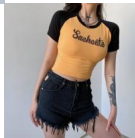

Fast Selling Popular T-shirt Spring / Summer 2020 Wish New Color Contrast Shoulder Print Slim Fit T-shirt For Women

Fast Selling Popular T-shirt Spring / Summer 2020 Wish New Color Contrast Shoulder Print Slim Fit T-shirt For Women

Rating: Not Rated Yet

Price

\$3.88

[Ask a question about this product](#)

Manufacturer

Description	Product specifics	
	Source Category:	Goods In Stock
	Place Of Origin:	Guangzhou
	Fabric Name:	Fine Cotton
	Main Fabric Composition:	Cotton
	Content Of Main Fabric Components:	91%-99%
	Main Component 2:	Cotton
	Content Of Main Fabric Component 2:	91%-99%
	Lining Composition:	Spandex
	Ingredient Content Of Lining:	Less Than 10%
	Pattern:	Printing
	Style:	Leisure Time
	Style:	Socket
	Sleeve Length:	Short Sleeve
	Technology:	Printing / Dyeing
	Is It In Stock:	Yes
	Inventory Type:	Whole Order
	Article Number:	LQ9442W12
	Plate Type:	Slim Fit
	Length Of Clothes:	Short Style (40cm < Length ? 50cm)
	Collar Type:	Crew Neck
	Sleeve Type:	Regular Sleeve
	Popular Elements:	Color Contrast, Stitching
	Launch Year / Season:	Spring 2020
	Is The Origin Of Main Fabric Imported:	No
	Colour:	Yellow, White
Size:	M,L,XL	
Age Appropriate:	18-24 Years Old	
Style Type:	Urban Leisure	
Product Category:	T-shirt	