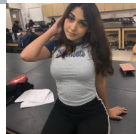

Fast Selling Popular T-shirt Spring / Summer 2020 Wish New Color Contrast Shoulder Print Slim Fit T-shirt For Women

Fast Selling Popular T-shirt Spring / Summer 2020 Wish New Color Contrast Shoulder Print Slim Fit T-shirt For Women

Rating: Not Rated Yet

Price

\$3.88

[Ask a question about this product](#)

Manufacturer

Description	Product specifics	
	Source Category:	Goods In Stock
	Place Of Origin:	Guangzhou
	Fabric Name:	Fine Cotton
	Main Fabric Composition:	Cotton
	Content Of Main Fabric Components:	91%-99%
	Main Component 2:	Cotton
	Content Of Main Fabric Component 2:	91%-99%
	Lining Composition:	Spandex
	Ingredient Content Of Lining:	Less Than 10%
	Pattern:	Printing
	Style:	Leisure Time
	Style:	Socket
	Sleeve Length:	Short Sleeve
	Technology:	Printing / Dyeing
	Is It In Stock:	Yes
	Inventory Type:	Whole Order
	Article Number:	LQ9442W12
	Plate Type:	Slim Fit
	Length Of Clothes:	Short Style (40cm < Length ? 50cm)
	Collar Type:	Crew Neck
	Sleeve Type:	Regular Sleeve
	Popular Elements:	Color Contrast, Stitching
	Launch Year / Season:	Spring 2020
	Is The Origin Of Main Fabric Imported:	No
	Colour:	Yellow, White
Size:	M,L,XL	
Age Appropriate:	18-24 Years Old	
Style Type:	Urban Leisure	
Product Category:	T-shirt	