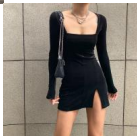

Fast Selling Popular 2020 Spring Ins New European And American Women's Dress With Slim Collar And Collar Bone Temperament Split Dress

Fast Selling Popular 2020 Spring Ins New European And American Women's Dress With Slim Collar And Collar Bone Temperament Split Dress

Rating: Not Rated Yet

Price

\$5.36

[Ask a question about this product](#)

Manufacturer

Description	Product specifics	
	Fabric Name:	Sunshine Velvet
	Source Category:	Goods In Stock
	Style:	Grace
	Pattern:	Solid Color
	Technology:	Collage / Splicing
	Place Of Origin:	Guangzhou
	Inventory Type:	Whole Order
	Style:	Basic
	Combination Form:	Singleton
	Skirt Length:	Short Skirt
	Skirt Type:	Irregular Skirt
	Collar Type:	Square Neck
	Sleeve Type:	Regular Sleeve
	Sleeve Length:	Long Sleeves
	Waist Type:	High Waist
	Placket:	Socket
	Popular Elements:	Splicing
	Year / Season Of Listing:	Autumn 2020
	Main Fabric Composition:	Polyester (polyester)
	Content Of Main Fabric Components:	91%-99%
	Main Component 2:	Spandex
	Content Of Main Fabric Component 2:	Less Than 10%
	Lining Composition:	Polyester (polyester)
	Ingredient Content Of Lining:	91%-99%
	Is It In Stock:	Yes
	Article Number:	LQ9041W11 LQ8854W10
	Is The Origin Of Main Fabric Imported:	No
	Colour:	Red, Black, D8854w10 Black Skirt, D8854w10 White Skirt, D9041w11 Purple Skirt
	Size:	S,M,L,XL
Age Appropriate:	18-24 Years Old	
Style Type:	Temperament Commuting	
Skirt Category:	Dress	