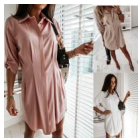

## 2020 Express Wish Amazon Foreign Trade Summer Solid Color Wansleeve Irregular Button Women's Shirt

2020 Express Wish Amazon Foreign Trade Summer Solid Color Wansleeve Irregular Button Women's Shirt

Rating: Not Rated Yet