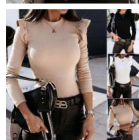

## 2020 Fast Sell Through Wish Autumn / Winter New Solid Color Long Sleeve Bottoming Shirt With Ear Edge

2020 Fast Sell Through Wish Autumn / Winter New Solid Color Long Sleeve Bottoming Shirt With Ear Edge

Rating: Not Rated Yet

**Price**

\$4.43

[Ask a question about this product](#)

Manufacturer

Description	Product specifics	
	Source Category:	Goods In Stock
	Place Of Origin:	Guangzhou
	Fabric Name:	Polyester
	Main Fabric Composition:	Cotton
	Content Of Main Fabric Components:	30%-50%
	Main Fabric Composition 2:	Polyester (polyester)
	Content Of Main Fabric Component 2:	30%-50%
	Lining Composition:	Polyester (polyester)
	Ingredient Content Of Lining:	30%-50%
	Pattern:	Solid Color
	Style:	Sweet
	Style:	Socket
	Sleeve Length:	Long Sleeves
	Technology:	Collage / Splicing
	Is It In Stock:	Yes
	Inventory Type:	Whole Order
	Plate Type:	Slim Fit
	Length Of Clothes:	Regular (50cm ? Length ? 65cm)
	Collar Type:	High Collar
	Sleeve Type:	Regular Sleeve
	Launch Year / Season:	Autumn 2020
	Colour:	Khaki, White
	Size:	M,L,XL,XXL
	Age Appropriate:	18-24 Years Old
Style Type:	Fresh And Sweet	
Product Category:	T-shirt	