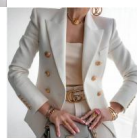

2020 Cross Border Popular Women's Wear Express Amazon Autumn Winter New Solid Color Fashion Casual Suit Jacket

2020 Cross Border Popular Women's Wear Express Amazon Autumn Winter New Solid Color Fashion Casual Suit Jacket

Rating: Not Rated Yet

Price

\$7.02

[Ask a question about this product](#)

Manufacturer

| | | |
|--------------------|---------------------------------------|---------------------------------------|
| Description | Product specifics | |
| | Place Of Origin: | Guangzhou |
| | Source Category: | Goods In Stock |
| | Is It In Stock: | Yes |
| | Inventory Type: | Whole Order |
| | Style: | Sexy |
| | Pattern: | Solid Color |
| | Plate Type: | Slim Fit |
| | Length Of Clothes: | Short Style (40cm < Length ? 50cm) |
| | Collar Type: | Tailored Collar |
| | Placket: | A Button |
| | Sleeve Length: | Long Sleeves |
| | Sleeve Type: | Regular Sleeve |
| | Launch Year / Season: | Autumn 2020 |
| | Technology: | Collage / Splicing |
| | Fabric Name: | Polyester |
| | Main Fabric Composition: | Synthetic Leather |
| | Content Of Main Fabric Components: | 30%-50% |
| | Fabric 2 Components: | Synthetic Leather |
| | Fabric 2 Content: | 30%-50% |
| | Lining Composition: | Polyester (polyester) |
| | Ingredient Content Of Lining: | 30%-50% |
| | Colour: | Black, Beige |
| | Size: | M,L,XL |
| | Age Appropriate: | 25-29 Years Old |
| | Fashion Style: | Europe And America |
| Style Type: | Temperament Commuting | |
| Applicable Gender: | Female | |
| Product Category: | Blazer | |