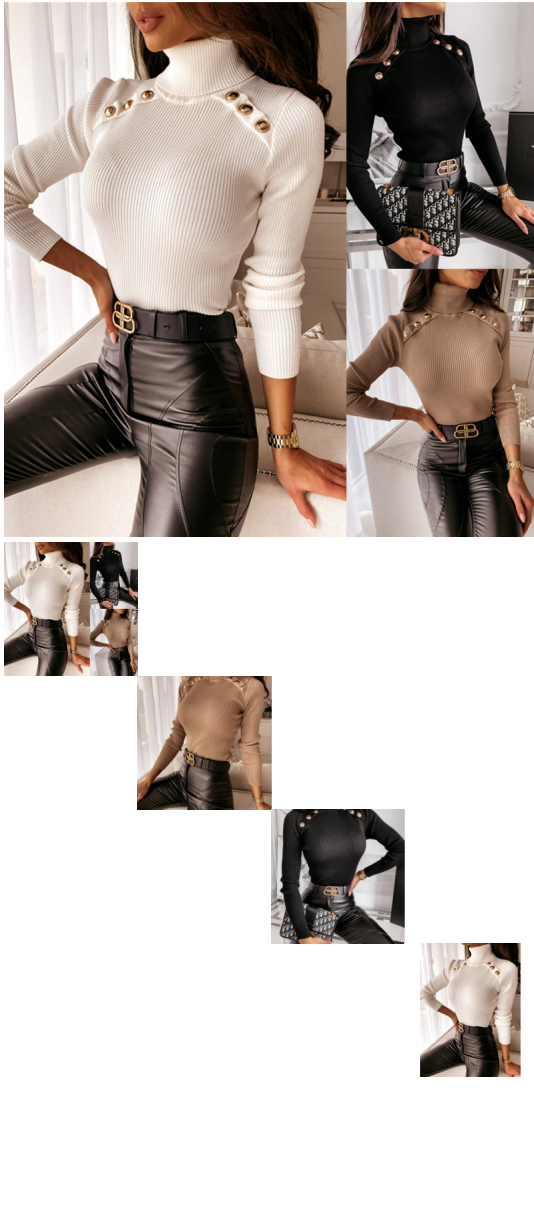

## Independent Station Wise Amazon Popular 2020 Europe And America Autumn And Winter New High Collar Button Decorative Bottom Coat Top Women

Independent Station Wise Amazon Popular 2020 Europe And America Autumn And Winter New High Collar Button Decorative Bottom Coat Top Women

Rating: Not Rated Yet

**Price**

\$4.91

[Ask a question about this product](#)

Manufacturer

Description	Product specifics	
Article Number:	1609	
Place Of Origin:	Guangzhou	
Source Category:	Goods In Stock	
Inventory Type:	Whole Order	
Is It In Stock:	Yes	
Fabric Name:	Other	
Main Fabric Composition:	Cotton	
Content Of Main Fabric	71%-80%	
Components:		
Main Fabric Composition 2:	Polyester (polyester)	
Content Of Main Fabric	71%-80%	
Component 2:		
Lining Composition:	Polyester (polyester)	
Ingredient Content Of Lining:	71%-80%	
Style:	Europe And America	
Pattern:	Solid Color	
Wool Thickness:	Ordinary Wool	
Sweater Technology:	Knitting	
Thick And Thin:	Moderate	
Style:	Socket	
Combination Form:	One Piece Set	
Plate Type:	Slim Fit	
Length Of Clothes:	Regular (50cm ? Length ? 65cm)	
Collar Type:	High Collar	
Sleeve Length:	Long Sleeves	
Sleeve Type:	Regular Sleeve	
Popular Elements:	Splicing, Others	
Technology:	Collage / Splicing	
Launch Year / Season:	Winter 2020	
Colour:	Khaki, Black	
Size:	M,L,XL,2XL	
Age Appropriate:	18-24 Years Old	
Fashion Style:	Europe And America	
Style Type:	Temperament Commuting	
How To Dress:	Socket	
Applicable Age Group:	Adult	
Applicable Gender:	Female	
Product Category:	Sweater	