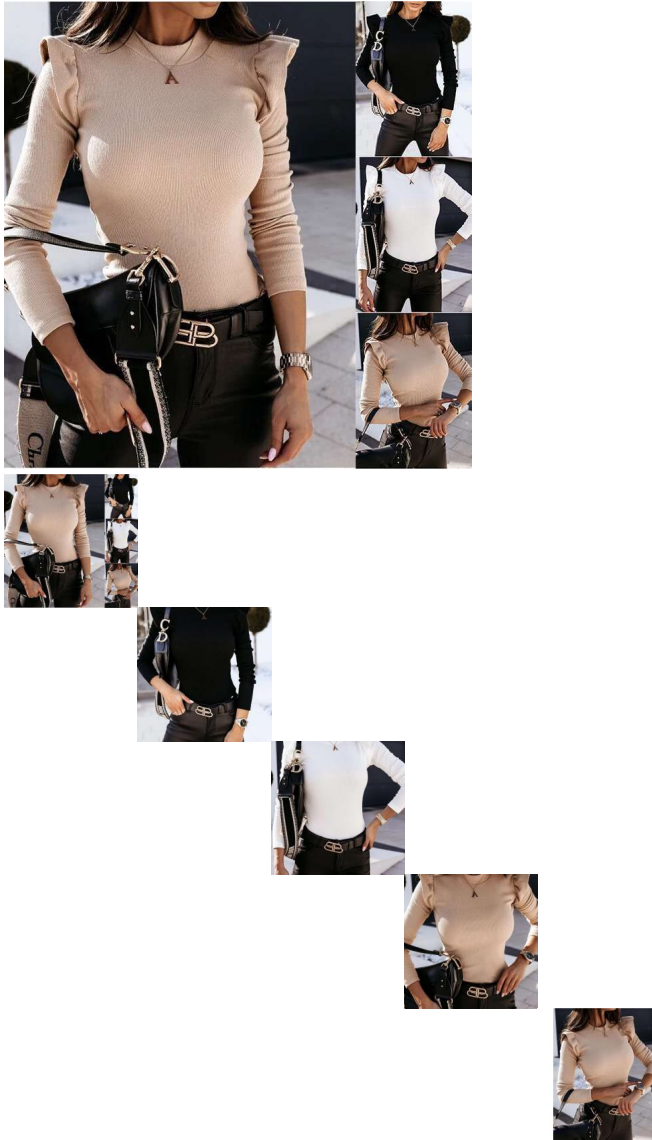

Quick Sell Through Wish Amazon Hot Sale New Fashion Long Sleeve Long Sleeve Bottoming Shirt With Wooden Ear Edge For Autumn / Winter 2020

Quick Sell Through Wish Amazon Hot Sale New Fashion Long Sleeve Long Sleeve Bottoming Shirt With Wooden Ear Edge For Autumn / Winter 2020

Rating: Not Rated Yet

Price

\$4.21

[Ask a question about this product](#)

Manufacturer

| | | |
|-----------------------|-------------------------------|--------------------------------|
| Description | Product specifics | |
| | Article Number: | 1602 |
| | Place Of Origin: | Guangzhou |
| | Source Category: | Goods In Stock |
| | Inventory Type: | Whole Order |
| | Is It In Stock: | Yes |
| | Fabric Name: | Other |
| | Main Fabric Composition: | Cotton |
| | Content Of Main Fabric | 71%-80% |
| | Components: | |
| | Main Fabric Composition 2: | Polyester (polyester) |
| | Content Of Main Fabric | 71%-80% |
| | Component 2: | |
| | Lining Composition: | Polyester (polyester) |
| | Ingredient Content Of Lining: | 71%-80% |
| | Style: | Europe And America |
| | Pattern: | Solid Color |
| | Wool Thickness: | Ordinary Wool |
| | Sweater Technology: | Knitting |
| | Thick And Thin: | Moderate |
| | Style: | Socket |
| | Combination Form: | One Piece Set |
| | Plate Type: | Slim Fit |
| | Length Of Clothes: | Regular (50cm ? Length ? 65cm) |
| | Collar Type: | Crew Neck |
| | Sleeve Length: | Long Sleeves |
| | Sleeve Type: | Regular Sleeve |
| | Popular Elements: | Other |
| | Technology: | Collage / Splicing |
| | Launch Year / Season: | Autumn 2020 |
| Colour: | Khaki, Black | |
| Size: | M,L,XL,2XL | |
| Age Appropriate: | 18-24 Years Old | |
| Fashion Style: | Europe And America | |
| Style Type: | Temperament Commuting | |
| How To Dress: | Socket | |
| Applicable Age Group: | Adult | |
| Applicable Gender: | Female | |
| Product Category: | Sweater | |