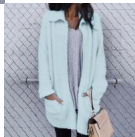

Express Express EBay Cross Border For Europe And The United States Winter New Warm Fur Coat Lapel Solid Color Women's Wear

Express Express EBay Cross Border For Europe And The United States Winter New Warm Fur Coat Lapel Solid Color Women's Wear

Rating: Not Rated Yet

Price

$5.09

[Ask a question about this product](#)

Manufacturer

Description