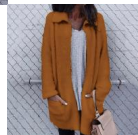

Express Express EBay Cross Border For Europe And The United States Winter New Warm Fur Coat Lapel Solid Color Women's Wear

Express Express EBay Cross Border For Europe And The United States Winter New Warm Fur Coat Lapel Solid Color Women's Wear

Rating: Not Rated Yet

Price

$5.09

[Ask a question about this product](#)

Manufacturer

Description