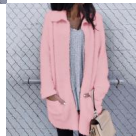

Express Express EBay Cross Border For Europe And The United States Winter New Warm Fur Coat Lapel Solid Color Women's Wear

Express Express EBay Cross Border For Europe And The United States Winter New Warm Fur Coat Lapel Solid Color Women's Wear

Rating: Not Rated Yet

Price

$5.09

[Ask a question about this product](#)

Manufacturer

Description