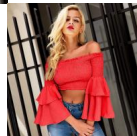

Quick Sell Sexy One Word Shoulder Lotus Leaf Sleeve Short Shirt 130g Spot 1

Quick Sell Sexy One Word Shoulder Lotus Leaf Sleeve Short Shirt 130g Spot 1

Rating: Not Rated Yet

Price

\$3.68

[Ask a question about this product](#)

Manufacturer

Description	Product specifics	
	Source Category:	Goods In Stock
	Fabric Name:	Chemical Fiber Blending

Main Fabric Composition:	Polyester (polyester)
Content Of Main Fabric Components:	71%-80%
Style:	Simplicity
Pattern:	Solid Color
Style:	Socket
Sleeve Length:	Seven Points
Technology:	Pleating
Article Number:	4 Salad Tree Year
Place Of Origin:	Guangzhou
Is It In Stock:	Yes
Brand:	0
Inventory Type:	Whole Order
Plate Type:	Slim Fit
Length Of Clothes:	Short Style (40cm < Length ? 50cm)
Placket:	Socket
Collar Type:	One Word Collar
Sleeve Type:	Lotus Leaf Sleeve
Launch Year / Season:	Summer Of 2018
Is The Origin Of Main Fabric Imported:	No
Colour:	Black, Gray, Orange
Size:	M,L,XL
Style Type:	Urban Leisure
Applicable Age Group:	Adult
Fashion Style:	Europe And America
Applicable Gender:	Female
Product Category:	Shirt