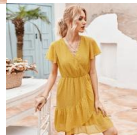

Original Design + Net Red Real Shot Women's Dress Independent Station 2020 Summer Lotus Leaf Pure Color Fairy Dress

Original Design + Net Red Real Shot Women's Dress Independent Station 2020 Summer Lotus Leaf Pure Color Fairy Dress

Rating: Not Rated Yet

Price

\$8.42

[Ask a question about this product](#)

Manufacturer

Description	Product specifics	
Fabric Name:	Mesodermal Bulb	
Source Category:	Goods In Stock	
Style:	Light Ripe	
Pattern:	Solid Color	
Technology:	Embroidery / Embroidery	
Place Of Origin:	Guangzhou	
Inventory Type:	Whole Order	
Style:	Basic	
Combination Form:	Singleton	
Skirt Length:	Short Skirt	
Collar Type:	V-neck	
Sleeve Type:	Lotus Leaf Sleeve	
Sleeve Length:	Short Sleeve	
Waist Type:	High Waist	
Popular Elements:	Embroidery / Embroidery	
Launch Year / Season:	Summer 2020	
Main Fabric Composition:	Polyester (polyester)	
Content Of Main Fabric	71%-80%	
Components:		
Is It In Stock:	Yes	
Article Number:	K203005	
Colour:	Grey, Apricot, Original Design, Self-contained Real Shot	
Size:	M,L,XL	
Age Appropriate:	25-29 Years Old	
Style Type:	Temperament Commuting	
Skirt Category:	Dress	