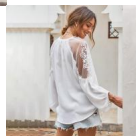

Shiying Shirt Women's Amazon New Long Sleeve Solid Color Lace Stitching Fashion Lantern Sleeve Women's Shirt 252162

Shiying Shirt Women's Amazon New Long Sleeve Solid Color Lace Stitching Fashion Lantern Sleeve Women's Shirt 252162

Rating: Not Rated Yet

Price

\$9.01

[Ask a question about this product](#)

Manufacturer

Description	Product specifics	
	Product Category:	Lace Shirt
	Source Category:	Goods In Stock
	Fabric Name:	Lace
	Main Fabric Composition:	Polyester (polyester)
	Content Of Main Fabric Components:	91%-99%
	Main Fabric Composition 2:	Polyester (polyester)
	Content Of Main Fabric Component 2:	91%-99%
	Lining Composition:	Polyester (polyester)
	Ingredient Content Of Lining:	91%-99%
	Style:	Leisure Time
	Pattern:	Solid Color
	Style:	Socket
	Technology:	Collage / Splicing
	Place Of Origin:	Quanzhou
	Brand:	Shi Ying
	Is It In Stock:	Yes
	Article Number:	LC252162
	Inventory Type:	Whole Order
	Plate Type:	Loose Fit
	Length Of Clothes:	Regular (50cm ? Length ? 65cm)
	Collar Type:	V-neck
	Sleeve Type:	Bishop Sleeve
	Sleeve Length:	Long Sleeves
	Popular Elements:	Splicing
	Launch Year / Season:	Summer 2020
	Is The Origin Of Main Fabric Imported:	No
	Colour:	Black
	Size:	M,L,XL,2XL
	Age Appropriate:	25-29 Years Old
Fashion Style:	Europe And America	
Style Type:	Urban Leisure	
Applicable Gender:	Female	