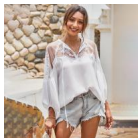

Shiying Shirt Women's Amazon New Long Sleeve Solid Color Lace Stitching Fashion Lantern Sleeve Women's Shirt 252162

Shiying Shirt Women's Amazon New Long Sleeve Solid Color Lace Stitching Fashion Lantern Sleeve Women's Shirt 252162

Rating: Not Rated Yet

Price

\$9.01

[Ask a question about this product](#)

Manufacturer

Description	Product specifics	
	Product Category:	Lace Shirt
	Source Category:	Goods In Stock
	Fabric Name:	Lace
	Main Fabric Composition:	Polyester (polyester)
	Content Of Main Fabric Components:	91%-99%
	Main Fabric Composition 2:	Polyester (polyester)
	Content Of Main Fabric Component 2:	91%-99%
	Lining Composition:	Polyester (polyester)
	Ingredient Content Of Lining:	91%-99%
	Style:	Leisure Time
	Pattern:	Solid Color
	Style:	Socket
	Technology:	Collage / Splicing
	Place Of Origin:	Quanzhou
	Brand:	Shi Ying
	Is It In Stock:	Yes
	Article Number:	LC252162
	Inventory Type:	Whole Order
	Plate Type:	Loose Fit
	Length Of Clothes:	Regular (50cm ? Length ? 65cm)
	Collar Type:	V-neck
	Sleeve Type:	Bishop Sleeve
	Sleeve Length:	Long Sleeves
	Popular Elements:	Splicing
	Launch Year / Season:	Summer 2020
	Is The Origin Of Main Fabric Imported:	No
	Colour:	Black
	Size:	M,L,XL,2XL
	Age Appropriate:	25-29 Years Old
Fashion Style:	Europe And America	
Style Type:	Urban Leisure	
Applicable Gender:	Female	