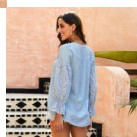

## Solid Color Shirt Women's European And American Autumn New Hollow Embroidery Long Sleeve Breasted V-neck Loose Women's Top 252715

Solid Color Shirt Women's European And American Autumn New Hollow Embroidery Long Sleeve Breasted V-neck Loose Women's Top 252715

Rating: Not Rated Yet

**Price**

\$11.18

[Ask a question about this product](#)

Manufacturer

Description	Product specifics	
Source Category:	Goods In Stock	
Fabric Name:	Polyester Fiber	
Main Fabric Composition:	Polyester (polyester)	
Content Of Main Fabric Components:	71%-80%	
Main Fabric Composition 2:	Polyester (polyester)	
Content Of Main Fabric Component 2:	71%-80%	
Lining Composition:	Spandex	
Ingredient Content Of Lining:	10%-29%	
Style:	Street	
Pattern:	Solid Color	
Style:	Cardigan	
Sleeve Length:	Long Sleeves	
Technology:	Collage / Splicing	
Article Number:	LC252715	
Place Of Origin:	Quanzhou	
Is It In Stock:	Yes	
Inventory Type:	Whole Order	
Brand:	Shi Ying	
Plate Type:	Loose Fit	
Length Of Clothes:	Regular (50cm ? Length ? 65cm)	
Placket:	Single Breasted	
Collar Type:	V-neck	
Sleeve Type:	Regular Sleeve	
Popular Elements:	Splicing	
Launch Year / Season:	Autumn Of 2019	
Is The Origin Of Main Fabric Imported:	No	
Colour:	Black, Sky Blue	
Size:	M,L,XL,2XL	
Age Appropriate:	18-24 Years Old	
Style Type:	Street Trendsetters	
Fabric 2 Components:	Polyester (polyester)	
Fabric 2 Content:	71%-80%	
Fabric 3 Components:	Polyester (polyester)	
Product Category:	Shirt	