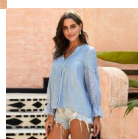

## Solid Color Shirt Women's European And American Autumn New Hollow Embroidery Long Sleeve Breasted V-neck Loose Women's Top 252715

Solid Color Shirt Women's European And American Autumn New Hollow Embroidery Long Sleeve Breasted V-neck Loose Women's Top 252715

Rating: Not Rated Yet

**Price**

\$11.18

[Ask a question about this product](#)

Manufacturer

Description	Product specifics	
Source Category:	Goods In Stock	
Fabric Name:	Polyester Fiber	
Main Fabric Composition:	Polyester (polyester)	
Content Of Main Fabric Components:	71%-80%	
Main Fabric Composition 2:	Polyester (polyester)	
Content Of Main Fabric Component 2:	71%-80%	
Lining Composition:	Spandex	
Ingredient Content Of Lining:	10%-29%	
Style:	Street	
Pattern:	Solid Color	
Style:	Cardigan	
Sleeve Length:	Long Sleeves	
Technology:	Collage / Splicing	
Article Number:	LC252715	
Place Of Origin:	Quanzhou	
Is It In Stock:	Yes	
Inventory Type:	Whole Order	
Brand:	Shi Ying	
Plate Type:	Loose Fit	
Length Of Clothes:	Regular (50cm ? Length ? 65cm)	
Placket:	Single Breasted	
Collar Type:	V-neck	
Sleeve Type:	Regular Sleeve	
Popular Elements:	Splicing	
Launch Year / Season:	Autumn Of 2019	
Is The Origin Of Main Fabric Imported:	No	
Colour:	Black, Sky Blue	
Size:	M,L,XL,2XL	
Age Appropriate:	18-24 Years Old	
Style Type:	Street Trendsetters	
Fabric 2 Components:	Polyester (polyester)	
Fabric 2 Content:	71%-80%	
Fabric 3 Components:	Polyester (polyester)	
Product Category:	Shirt	