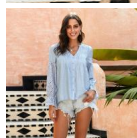

## Solid Color Shirt Women's European And American Autumn New Hollow Embroidery Long Sleeve Breasted V-neck Loose Women's Top 252715

Solid Color Shirt Women's European And American Autumn New Hollow Embroidery Long Sleeve Breasted V-neck Loose Women's Top 252715

Rating: Not Rated Yet

**Price**

\$11.18

[Ask a question about this product](#)

Manufacturer

Description	Product specifics	
Source Category:	Goods In Stock	
Fabric Name:	Polyester Fiber	
Main Fabric Composition:	Polyester (polyester)	
Content Of Main Fabric Components:	71%-80%	
Main Fabric Composition 2:	Polyester (polyester)	
Content Of Main Fabric Component 2:	71%-80%	
Lining Composition:	Spandex	
Ingredient Content Of Lining:	10%-29%	
Style:	Street	
Pattern:	Solid Color	
Style:	Cardigan	
Sleeve Length:	Long Sleeves	
Technology:	Collage / Splicing	
Article Number:	LC252715	
Place Of Origin:	Quanzhou	
Is It In Stock:	Yes	
Inventory Type:	Whole Order	
Brand:	Shi Ying	
Plate Type:	Loose Fit	
Length Of Clothes:	Regular (50cm ? Length ? 65cm)	
Placket:	Single Breasted	
Collar Type:	V-neck	
Sleeve Type:	Regular Sleeve	
Popular Elements:	Splicing	
Launch Year / Season:	Autumn Of 2019	
Is The Origin Of Main Fabric Imported:	No	
Colour:	Black, Sky Blue	
Size:	M,L,XL,2XL	
Age Appropriate:	18-24 Years Old	
Style Type:	Street Trendsetters	
Fabric 2 Components:	Polyester (polyester)	
Fabric 2 Content:	71%-80%	
Fabric 3 Components:	Polyester (polyester)	
Product Category:	Shirt	