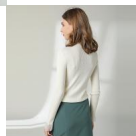

Sweater Women's Spring 2020 New Knitwear Micro Trumpet Sleeve Sexy Perspective Bottoming Shirt OI Commuter Slim Top

Sweater Women's Spring 2020 New Knitwear Micro Trumpet Sleeve Sexy Perspective Bottoming Shirt OI Commuter Slim Top

Rating: Not Rated Yet

Price

\$17.19

[Ask a question about this product](#)

Manufacturer

Description	Product specifics	
	Place Of Origin:	Dongguan Dalang
	Article Number:	1908
	Source Category:	Goods In Stock
	Inventory Type:	Whole Order
	Is It In Stock:	No
	Name Of Fabric:	Five Five Wool
	Main Fabric Composition 2:	Polyester (polyester)
	Content Of Main Fabric Components:	30%-50%
	Main Fabric Composition:	Wool
	Content Of Main Fabric Component 2:	30%-50%
	Pattern:	Solid Color
	Thick And Thin:	Thin
	Wool Thickness:	Ordinary Wool
	Sweater Technology:	Knitting
	Combination Form:	One Piece Set
	Style:	OI Commuting
	Style:	Socket
	Version:	Slim Fit
	Sleeve Type:	Lotus Leaf Sleeve
	Launch Year / Season:	Spring 2020
	Collar Type:	Half High Collar
	Sleeve Length:	Long Sleeves
	Popular Elements:	Irregular, Ruffled, Perspective, Stitching
	Length Of Clothes:	Regular (50cm ? Length ? 65cm)
	Technology:	Collage / Splicing
	Colour:	Black, Light Apricot
	Size:	Average Size
	Age Appropriate:	25-29 Years Old
	Style Type:	Temperament Commuting
How To Dress:	Condom	
Applicable Age Group:	Adult	
Fashion Style:	Europe And America	
Applicable Gender:	Female	
Product Category:	Sweater	