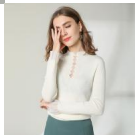

Sweater Women's Spring 2020 New Knitwear Micro Trumpet Sleeve Sexy Perspective Bottoming Shirt OI Commuter Slim Top

Sweater Women's Spring 2020 New Knitwear Micro Trumpet Sleeve Sexy Perspective Bottoming Shirt OI Commuter Slim Top

Rating: Not Rated Yet

Price

\$17.19

[Ask a question about this product](#)

Manufacturer

Description	Product specifics	
	Place Of Origin:	Dongguan Dalang
	Article Number:	1908
	Source Category:	Goods In Stock
	Inventory Type:	Whole Order
	Is It In Stock:	No
	Name Of Fabric:	Five Five Wool
	Main Fabric Composition 2:	Polyester (polyester)
	Content Of Main Fabric Components:	30%-50%
	Main Fabric Composition:	Wool
	Content Of Main Fabric Component 2:	30%-50%
	Pattern:	Solid Color
	Thick And Thin:	Thin
	Wool Thickness:	Ordinary Wool
	Sweater Technology:	Knitting
	Combination Form:	One Piece Set
	Style:	OI Commuting
	Style:	Socket
	Version:	Slim Fit
	Sleeve Type:	Lotus Leaf Sleeve
	Launch Year / Season:	Spring 2020
	Collar Type:	Half High Collar
	Sleeve Length:	Long Sleeves
	Popular Elements:	Irregular, Ruffled, Perspective, Stitching
	Length Of Clothes:	Regular (50cm ? Length ? 65cm)
	Technology:	Collage / Splicing
	Colour:	Black, Light Apricot
	Size:	Average Size
	Age Appropriate:	25-29 Years Old
	Style Type:	Temperament Commuting
How To Dress:	Condom	
Applicable Age Group:	Adult	
Fashion Style:	Europe And America	
Applicable Gender:	Female	
Product Category:	Sweater	