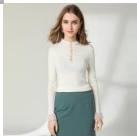

Sweater Women's Spring 2020 New Knitwear Micro Trumpet Sleeve Sexy Perspective Bottoming Shirt OI Commuter Slim Top

Sweater Women's Spring 2020 New Knitwear Micro Trumpet Sleeve Sexy Perspective Bottoming Shirt OI Commuter Slim Top

Rating: Not Rated Yet

Price

\$17.19

[Ask a question about this product](#)

Manufacturer

Description	Product specifics	
	Place Of Origin:	Dongguan Dalang
	Article Number:	1908
	Source Category:	Goods In Stock
	Inventory Type:	Whole Order
	Is It In Stock:	No
	Name Of Fabric:	Five Five Wool
	Main Fabric Composition 2:	Polyester (polyester)
	Content Of Main Fabric Components:	30%-50%
	Main Fabric Composition:	Wool
	Content Of Main Fabric Component 2:	30%-50%
	Pattern:	Solid Color
	Thick And Thin:	Thin
	Wool Thickness:	Ordinary Wool
	Sweater Technology:	Knitting
	Combination Form:	One Piece Set
	Style:	OI Commuting
	Style:	Socket
	Version:	Slim Fit
	Sleeve Type:	Lotus Leaf Sleeve
	Launch Year / Season:	Spring 2020
	Collar Type:	Half High Collar
	Sleeve Length:	Long Sleeves
	Popular Elements:	Irregular, Ruffled, Perspective, Stitching
	Length Of Clothes:	Regular (50cm ? Length ? 65cm)
	Technology:	Collage / Splicing
	Colour:	Black, Light Apricot
	Size:	Average Size
	Age Appropriate:	25-29 Years Old
	Style Type:	Temperament Commuting
How To Dress:	Condom	
Applicable Age Group:	Adult	
Fashion Style:	Europe And America	
Applicable Gender:	Female	
Product Category:	Sweater	