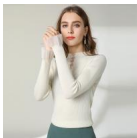

Sweater Women's Spring 2020 New Knitwear Micro Trumpet Sleeve Sexy Perspective Bottoming Shirt OI Commuter Slim Top

Sweater Women's Spring 2020 New Knitwear Micro Trumpet Sleeve Sexy Perspective Bottoming Shirt OI Commuter Slim Top

Rating: Not Rated Yet

Price

\$17.19

[Ask a question about this product](#)

Manufacturer

Description	Product specifics	
	Place Of Origin:	Dongguan Dalang
	Article Number:	1908
	Source Category:	Goods In Stock
	Inventory Type:	Whole Order
	Is It In Stock:	No
	Name Of Fabric:	Five Five Wool
	Main Fabric Composition 2:	Polyester (polyester)
	Content Of Main Fabric Components:	30%-50%
	Main Fabric Composition:	Wool
	Content Of Main Fabric Component 2:	30%-50%
	Pattern:	Solid Color
	Thick And Thin:	Thin
	Wool Thickness:	Ordinary Wool
	Sweater Technology:	Knitting
	Combination Form:	One Piece Set
	Style:	OI Commuting
	Style:	Socket
	Version:	Slim Fit
	Sleeve Type:	Lotus Leaf Sleeve
	Launch Year / Season:	Spring 2020
	Collar Type:	Half High Collar
	Sleeve Length:	Long Sleeves
	Popular Elements:	Irregular, Ruffled, Perspective, Stitching
	Length Of Clothes:	Regular (50cm ? Length ? 65cm)
	Technology:	Collage / Splicing
	Colour:	Black, Light Apricot
	Size:	Average Size
	Age Appropriate:	25-29 Years Old
	Style Type:	Temperament Commuting
How To Dress:	Condom	
Applicable Age Group:	Adult	
Fashion Style:	Europe And America	
Applicable Gender:	Female	
Product Category:	Sweater	