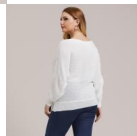

## Women's Oversized Women's Off Shoulder Off Shoulder Bat Sleeve Irregular Loose Woven Top Long Sleeve Pullover Sweater 190712

Women's Oversized Women's Off Shoulder Off Shoulder Bat Sleeve Irregular Loose Woven Top Long Sleeve Pullover Sweater 190712

Rating: Not Rated Yet

**Price**

\$6.28

[Ask a question about this product](#)

Manufacturer

Description	Product specifics	
	Place Of Origin:	Shantou
	Article Number:	A190712
	Source Category:	Goods In Stock
	Inventory Type:	Whole Order
	Is It In Stock:	Yes
	Pattern:	Solid Color
	Fabric Name:	Polyester Fiber
	Style Category:	Socket
	Launch Season / Year:	Winter Of 2019
	Content Of Main Fabric Components:	100%
	Main Fabric Composition:	Polyester (polyester)
	Popular Elements:	Collage / Splicing
	Style:	Leisure Time
	Technology:	Woven
	Colour:	Grey
	Size:	1XL,2XL,3XL,4XL
	Age Appropriate:	25-29 Years Old
	Fashion Style:	Europe And America
	Style Type:	Urban Leisure
Applicable Age Group:	Adult	
Gender:	Female	
Size:	40. XXL, XXL, Plus XXL, One Size, Extra Large	