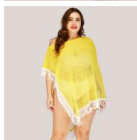

Cross Border Source Large Size Women's Cotton Mesh Stitching Long Tassel Off Shoulder Beach Blouse Perspective Top 6004

Cross Border Source Large Size Women's Cotton Mesh Stitching Long Tassel Off Shoulder Beach Blouse Perspective Top 6004

Rating: Not Rated Yet

Price

\$4.43

[Ask a question about this product](#)

Manufacturer

Description	Product specifics	
	Place Of Origin:	Shantou
	Article Number:	A6004
	Source Category:	Goods In Stock
	Inventory Type:	Whole Order
	Is It In Stock:	Yes
	Pattern:	Solid Color
	Fabric Name:	Cotton Web
	Style Category:	Goods In Stock
	Year / Season Of Listing:	Spring Of 2019
	Content Of Main Fabric Components:	100%
	Main Fabric Composition:	Polyester (polyester)
	Popular Elements:	Asymmetry, Perspective, Hollowing Out
	Style:	Sexy
	Colour:	Yellow
	Size:	Average Size
	Age Appropriate:	25-29 Years Old
	Fashion Style:	Europe And America
	Style Type:	Temperament Commuting
	Applicable Age Group:	Adult
Gender:	Female	
Size:	40. XXL, XXL, Plus XXL, One Size, Extra Large	