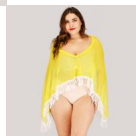

Cross Border Source Large Size Women's Cotton Mesh Stitching Long Tassel Off Shoulder Beach Blouse Perspective Top 6004

Cross Border Source Large Size Women's Cotton Mesh Stitching Long Tassel Off Shoulder Beach Blouse Perspective Top 6004

Rating: Not Rated Yet

Price

\$4.43

[Ask a question about this product](#)

Manufacturer

Description	Product specifics	
	Place Of Origin:	Shantou
	Article Number:	A6004
	Source Category:	Goods In Stock
	Inventory Type:	Whole Order
	Is It In Stock:	Yes
	Pattern:	Solid Color
	Fabric Name:	Cotton Web
	Style Category:	Goods In Stock
	Year / Season Of Listing:	Spring Of 2019
	Content Of Main Fabric Components:	100%
	Main Fabric Composition:	Polyester (polyester)
	Popular Elements:	Asymmetry, Perspective, Hollowing Out
	Style:	Sexy
	Colour:	Yellow
	Size:	Average Size
	Age Appropriate:	25-29 Years Old
	Fashion Style:	Europe And America
	Style Type:	Temperament Commuting
	Applicable Age Group:	Adult
Gender:	Female	
Size:	40. XXL, XXL, Plus XXL, One Size, Extra Large	