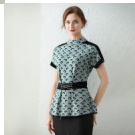

Jacket Women's T-shirt Short Sleeve Temperament Slim Fitting Light Mature Women's Autumn And Winter New Style Velvet Joint Top Hair

Jacket Women's T-shirt Short Sleeve Temperament Slim Fitting Light Mature Women's Autumn And Winter New Style Velvet Joint Top Hair

Rating: Not Rated Yet

Price

\$11.93

[Ask a question about this product](#)

Manufacturer

Description	Product specifics	
	Place Of Origin:	Dongguan Dalang
	Article Number:	2286
	Source Category:	Goods In Stock
	Inventory Type:	Whole Order
	Is It In Stock:	Yes
	Fabric Name:	Core Spun Yarn
	Main Fabric Composition 2:	Polyester (polyester)
	Content Of Main Fabric Components:	51%-70%
	Main Fabric Composition:	Viscose
	Content Of Main Fabric Component 2:	10%-29%
	Pattern:	Geometry
	Thick And Thin:	Moderate
	Wool Thickness:	Ordinary Wool
	Sweater Technology:	Knitting
	Combination Form:	One Piece Set
	Style:	OI Commuting
	Style:	Socket
	Plate Type:	Slim Fit
	Sleeve Type:	Regular Sleeve
	Launch Year / Season:	Autumn 2020
	Collar Type:	Crew Neck
	Sleeve Length:	Short Sleeve
	Popular Elements:	Splicing, Three-dimensional Decoration
	Length:	Regular (50cm ? Length ? 65cm)
	Technology:	Collage / Splicing
	Colour:	Black, Blue
	Size:	Average Size
	Age Appropriate:	30-34 Years Old
	Style Type:	Temperament Commuting
How To Dress:	Socket	
Product Category:	Sweater	