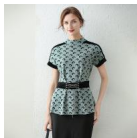

Jacket Women's T-shirt Short Sleeve Temperament Slim Fitting Light Mature Women's Autumn And Winter New Style Velvet Joint Top Hair

Jacket Women's T-shirt Short Sleeve Temperament Slim Fitting Light Mature Women's Autumn And Winter New Style Velvet Joint Top Hair

Rating: Not Rated Yet

Price

\$11.93

[Ask a question about this product](#)

Manufacturer

Description	Product specifics	
	Place Of Origin:	Dongguan Dalang
	Article Number:	2286
	Source Category:	Goods In Stock
	Inventory Type:	Whole Order
	Is It In Stock:	Yes
	Fabric Name:	Core Spun Yarn
	Main Fabric Composition 2:	Polyester (polyester)
	Content Of Main Fabric Components:	51%-70%
	Main Fabric Composition:	Viscose
	Content Of Main Fabric Component 2:	10%-29%
	Pattern:	Geometry
	Thick And Thin:	Moderate
	Wool Thickness:	Ordinary Wool
	Sweater Technology:	Knitting
	Combination Form:	One Piece Set
	Style:	OI Commuting
	Style:	Socket
	Plate Type:	Slim Fit
	Sleeve Type:	Regular Sleeve
	Launch Year / Season:	Autumn 2020
	Collar Type:	Crew Neck
	Sleeve Length:	Short Sleeve
	Popular Elements:	Splicing, Three-dimensional Decoration
	Length:	Regular (50cm ? Length ? 65cm)
	Technology:	Collage / Splicing
	Colour:	Black, Blue
	Size:	Average Size
	Age Appropriate:	30-34 Years Old
	Style Type:	Temperament Commuting
How To Dress:	Socket	
Product Category:	Sweater	