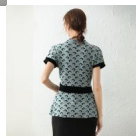

Jacket Women's T-shirt Short Sleeve Temperament Slim Fitting Light Mature Women's Autumn And Winter New Style Velvet Joint Top Hair

Jacket Women's T-shirt Short Sleeve Temperament Slim Fitting Light Mature Women's Autumn And Winter New Style Velvet Joint Top Hair

Rating: Not Rated Yet

Price

\$11.93

[Ask a question about this product](#)

Manufacturer

Description	Product specifics	
	Place Of Origin:	Dongguan Dalang
	Article Number:	2286
	Source Category:	Goods In Stock
	Inventory Type:	Whole Order
	Is It In Stock:	Yes
	Fabric Name:	Core Spun Yarn
	Main Fabric Composition 2:	Polyester (polyester)
	Content Of Main Fabric Components:	51%-70%
	Main Fabric Composition:	Viscose
	Content Of Main Fabric Component 2:	10%-29%
	Pattern:	Geometry
	Thick And Thin:	Moderate
	Wool Thickness:	Ordinary Wool
	Sweater Technology:	Knitting
	Combination Form:	One Piece Set
	Style:	OI Commuting
	Style:	Socket
	Plate Type:	Slim Fit
	Sleeve Type:	Regular Sleeve
	Launch Year / Season:	Autumn 2020
	Collar Type:	Crew Neck
	Sleeve Length:	Short Sleeve
	Popular Elements:	Splicing, Three-dimensional Decoration
	Length:	Regular (50cm ? Length ? 65cm)
	Technology:	Collage / Splicing
	Colour:	Black, Blue
	Size:	Average Size
	Age Appropriate:	30-34 Years Old
	Style Type:	Temperament Commuting
How To Dress:	Socket	
Product Category:	Sweater	