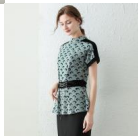

Jacket Women's T-shirt Short Sleeve Temperament Slim Fitting Light Mature Women's Autumn And Winter New Style Velvet Joint Top Hair

Jacket Women's T-shirt Short Sleeve Temperament Slim Fitting Light Mature Women's Autumn And Winter New Style Velvet Joint Top Hair

Rating: Not Rated Yet

Price

\$11.93

[Ask a question about this product](#)

Manufacturer

Description	Product specifics	
	Place Of Origin:	Dongguan Dalang
	Article Number:	2286
	Source Category:	Goods In Stock
	Inventory Type:	Whole Order
	Is It In Stock:	Yes
	Fabric Name:	Core Spun Yarn
	Main Fabric Composition 2:	Polyester (polyester)
	Content Of Main Fabric Components:	51%-70%
	Main Fabric Composition:	Viscose
	Content Of Main Fabric Component 2:	10%-29%
	Pattern:	Geometry
	Thick And Thin:	Moderate
	Wool Thickness:	Ordinary Wool
	Sweater Technology:	Knitting
	Combination Form:	One Piece Set
	Style:	OI Commuting
	Style:	Socket
	Plate Type:	Slim Fit
	Sleeve Type:	Regular Sleeve
	Launch Year / Season:	Autumn 2020
	Collar Type:	Crew Neck
	Sleeve Length:	Short Sleeve
	Popular Elements:	Splicing, Three-dimensional Decoration
	Length:	Regular (50cm ? Length ? 65cm)
	Technology:	Collage / Splicing
	Colour:	Black, Blue
	Size:	Average Size
	Age Appropriate:	30-34 Years Old
	Style Type:	Temperament Commuting
How To Dress:	Socket	
Product Category:	Sweater	