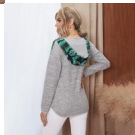

New Style European And American National Color Long Sleeve Hooded Women's Sweater 2531630

New Style European And American National Color Long Sleeve Hooded Women's Sweater 2531630

Rating: Not Rated Yet

Price

\$9.69

[Ask a question about this product](#)

Manufacturer

Description	Product specifics	
	Article Number:	LC2531630
	Place Of Origin:	Quanzhou
	Source Category:	Goods In Stock
	Brand:	Shi Ying
	Is It In Stock:	Yes
	Inventory Type:	Whole Order
	Style:	Nation
	Pattern:	Geometry
	Style:	Socket
	Plate Type:	Loose Fit
	Combination Form:	One Piece Set
	Length Of Clothes:	Regular (50cm ? Length ? 65cm)
	Sleeve Length:	Long Sleeves
	Sleeve Type:	Regular Sleeve
	Collar Type:	Hood / Collar
	Thick And Thin:	Ordinary
	Popular Elements:	Splicing
	Technology:	Collage / Splicing
	Launch Year / Season:	Autumn 2020
	Fabric Name:	Polyester
	Main Fabric Composition:	Polyester (polyester)
	Content Of Main Fabric Components:	91%-99%
	Lining Composition:	Polyester (polyester)
	Ingredient Content Of Lining:	91%-99%
	Is The Origin Of Main Fabric Imported:	No
	Colour:	Black, Dark Grey
Size:	M,L,XL,2XL	
Age Appropriate:	25-29 Years Old	
Fashion Style:	Europe And America	
Style Type:	Return To The Past	
Applicable Gender:	Female	
Product Category:	Sweater / Sweater	