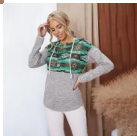

New Style European And American National Color Long Sleeve Hooded Women's Sweater 2531630

New Style European And American National Color Long Sleeve Hooded Women's Sweater 2531630

Rating: Not Rated Yet

Price

\$9.69

[Ask a question about this product](#)

Manufacturer

Description	Product specifics	
	Article Number:	LC2531630
	Place Of Origin:	Quanzhou
	Source Category:	Goods In Stock
	Brand:	Shi Ying
	Is It In Stock:	Yes
	Inventory Type:	Whole Order
	Style:	Nation
	Pattern:	Geometry
	Style:	Socket
	Plate Type:	Loose Fit
	Combination Form:	One Piece Set
	Length Of Clothes:	Regular (50cm ? Length ? 65cm)
	Sleeve Length:	Long Sleeves
	Sleeve Type:	Regular Sleeve
	Collar Type:	Hood / Collar
	Thick And Thin:	Ordinary
	Popular Elements:	Splicing
	Technology:	Collage / Splicing
	Launch Year / Season:	Autumn 2020
	Fabric Name:	Polyester
	Main Fabric Composition:	Polyester (polyester)
	Content Of Main Fabric Components:	91%-99%
	Lining Composition:	Polyester (polyester)
	Ingredient Content Of Lining:	91%-99%
	Is The Origin Of Main Fabric Imported:	No
	Colour:	Black, Dark Grey
Size:	M,L,XL,2XL	
Age Appropriate:	25-29 Years Old	
Fashion Style:	Europe And America	
Style Type:	Return To The Past	
Applicable Gender:	Female	
Product Category:	Sweater / Sweater	