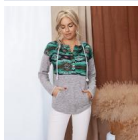

New Style European And American National Color Long Sleeve Hooded Women's Sweater 2531630

New Style European And American National Color Long Sleeve Hooded Women's Sweater 2531630

Rating: Not Rated Yet

Price

\$9.69

[Ask a question about this product](#)

Manufacturer

Description	Product specifics	
	Article Number:	LC2531630
	Place Of Origin:	Quanzhou
	Source Category:	Goods In Stock
	Brand:	Shi Ying
	Is It In Stock:	Yes
	Inventory Type:	Whole Order
	Style:	Nation
	Pattern:	Geometry
	Style:	Socket
	Plate Type:	Loose Fit
	Combination Form:	One Piece Set
	Length Of Clothes:	Regular (50cm ? Length ? 65cm)
	Sleeve Length:	Long Sleeves
	Sleeve Type:	Regular Sleeve
	Collar Type:	Hood / Collar
	Thick And Thin:	Ordinary
	Popular Elements:	Splicing
	Technology:	Collage / Splicing
	Launch Year / Season:	Autumn 2020
	Fabric Name:	Polyester
	Main Fabric Composition:	Polyester (polyester)
	Content Of Main Fabric Components:	91%-99%
	Lining Composition:	Polyester (polyester)
	Ingredient Content Of Lining:	91%-99%
	Is The Origin Of Main Fabric Imported:	No
	Colour:	Black, Dark Grey
Size:	M,L,XL,2XL	
Age Appropriate:	25-29 Years Old	
Fashion Style:	Europe And America	
Style Type:	Return To The Past	
Applicable Gender:	Female	
Product Category:	Sweater / Sweater	