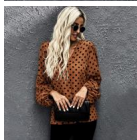

## Shiying Shirt Women's New Fall Wave Point Casual Lantern Sleeve Long Sleeve V-neck Women's Top 2511370

Shiying Shirt Women's New Fall Wave Point Casual Lantern Sleeve Long Sleeve V-neck Women's Top 2511370

Rating: Not Rated Yet

**Price**

\$6.83

[Ask a question about this product](#)

Manufacturer

Description	Product specifics	
	Product Category:	Shirt
	Source Category:	Goods In Stock
	Fabric Name:	Polyester
	Main Fabric Composition:	Polyester (polyester)
	Content Of Main Fabric Components:	91%-99%
	Main Fabric Composition 2:	Polyester (polyester)
	Content Of Main Fabric Component 2:	71%-80%
	Lining Composition:	Polyester (polyester)
	Ingredient Content Of Lining:	10%-29%
	Style:	Street
	Pattern:	Wave Point
	Style:	Socket
	Technology:	Collage / Splicing
	Article Number:	LC2511370
	Place Of Origin:	Quanzhou
	Is It In Stock:	Yes
	Brand:	Shi Ying
	Inventory Type:	Whole Order
	Plate Type:	Loose Fit
	Length Of Clothes:	Regular (50cm ? Length ? 65cm)
	Collar Type:	V-neck
	Sleeve Type:	Bishop Sleeve
	Sleeve Length:	Long Sleeves
	Popular Elements:	Leopard Print
	Launch Year / Season:	Autumn 2020
	Is The Origin Of Main Fabric Imported:	No
	Colour:	Black, Brown Leopard, Brown Dots
	Size:	M,L,XL,2XL
	Age Appropriate:	25-29 Years Old
Clothing Style:	Europe And America	
Style Type:	Street Trendsetters	
Applicable Gender:	Female	