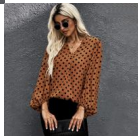

## Shiying Shirt Women's New Fall Wave Point Casual Lantern Sleeve Long Sleeve V-neck Women's Top 2511370

Shiying Shirt Women's New Fall Wave Point Casual Lantern Sleeve Long Sleeve V-neck Women's Top 2511370

Rating: Not Rated Yet

**Price**

\$6.83

[Ask a question about this product](#)

Manufacturer

Description	Product specifics	
	Product Category:	Shirt
	Source Category:	Goods In Stock
	Fabric Name:	Polyester
	Main Fabric Composition:	Polyester (polyester)
	Content Of Main Fabric Components:	91%-99%
	Main Fabric Composition 2:	Polyester (polyester)
	Content Of Main Fabric Component 2:	71%-80%
	Lining Composition:	Polyester (polyester)
	Ingredient Content Of Lining:	10%-29%
	Style:	Street
	Pattern:	Wave Point
	Style:	Socket
	Technology:	Collage / Splicing
	Article Number:	LC2511370
	Place Of Origin:	Quanzhou
	Is It In Stock:	Yes
	Brand:	Shi Ying
	Inventory Type:	Whole Order
	Plate Type:	Loose Fit
	Length Of Clothes:	Regular (50cm ? Length ? 65cm)
	Collar Type:	V-neck
	Sleeve Type:	Bishop Sleeve
	Sleeve Length:	Long Sleeves
	Popular Elements:	Leopard Print
	Launch Year / Season:	Autumn 2020
	Is The Origin Of Main Fabric Imported:	No
	Colour:	Black, Brown Leopard, Brown Dots
	Size:	M,L,XL,2XL
	Age Appropriate:	25-29 Years Old
Clothing Style:	Europe And America	
Style Type:	Street Trendsetters	
Applicable Gender:	Female	