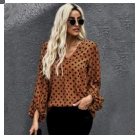

## Shiying Shirt Women's New Fall Wave Point Casual Lantern Sleeve Long Sleeve V-neck Women's Top 2511370

Shiying Shirt Women's New Fall Wave Point Casual Lantern Sleeve Long Sleeve V-neck Women's Top 2511370

Rating: Not Rated Yet

**Price**

\$6.83

[Ask a question about this product](#)

Manufacturer

Description	Product specifics	
	Product Category:	Shirt
	Source Category:	Goods In Stock
	Fabric Name:	Polyester
	Main Fabric Composition:	Polyester (polyester)
	Content Of Main Fabric Components:	91%-99%
	Main Fabric Composition 2:	Polyester (polyester)
	Content Of Main Fabric Component 2:	71%-80%
	Lining Composition:	Polyester (polyester)
	Ingredient Content Of Lining:	10%-29%
	Style:	Street
	Pattern:	Wave Point
	Style:	Socket
	Technology:	Collage / Splicing
	Article Number:	LC2511370
	Place Of Origin:	Quanzhou
	Is It In Stock:	Yes
	Brand:	Shi Ying
	Inventory Type:	Whole Order
	Plate Type:	Loose Fit
	Length Of Clothes:	Regular (50cm ? Length ? 65cm)
	Collar Type:	V-neck
	Sleeve Type:	Bishop Sleeve
	Sleeve Length:	Long Sleeves
	Popular Elements:	Leopard Print
	Launch Year / Season:	Autumn 2020
	Is The Origin Of Main Fabric Imported:	No
	Colour:	Black, Brown Leopard, Brown Dots
	Size:	M,L,XL,2XL
	Age Appropriate:	25-29 Years Old
Clothing Style:	Europe And America	
Style Type:	Street Trendsetters	
Applicable Gender:	Female	