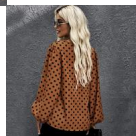

## Shiying Shirt Women's New Fall Wave Point Casual Lantern Sleeve Long Sleeve V-neck Women's Top 2511370

Shiying Shirt Women's New Fall Wave Point Casual Lantern Sleeve Long Sleeve V-neck Women's Top 2511370

Rating: Not Rated Yet

**Price**

\$6.83

[Ask a question about this product](#)

Manufacturer

Description	Product specifics	
	Product Category:	Shirt
	Source Category:	Goods In Stock
	Fabric Name:	Polyester
	Main Fabric Composition:	Polyester (polyester)
	Content Of Main Fabric Components:	91%-99%
	Main Fabric Composition 2:	Polyester (polyester)
	Content Of Main Fabric Component 2:	71%-80%
	Lining Composition:	Polyester (polyester)
	Ingredient Content Of Lining:	10%-29%
	Style:	Street
	Pattern:	Wave Point
	Style:	Socket
	Technology:	Collage / Splicing
	Article Number:	LC2511370
	Place Of Origin:	Quanzhou
	Is It In Stock:	Yes
	Brand:	Shi Ying
	Inventory Type:	Whole Order
	Plate Type:	Loose Fit
	Length Of Clothes:	Regular (50cm ? Length ? 65cm)
	Collar Type:	V-neck
	Sleeve Type:	Bishop Sleeve
	Sleeve Length:	Long Sleeves
	Popular Elements:	Leopard Print
	Launch Year / Season:	Autumn 2020
	Is The Origin Of Main Fabric Imported:	No
	Colour:	Black, Brown Leopard, Brown Dots
	Size:	M,L,XL,2XL
	Age Appropriate:	25-29 Years Old
Clothing Style:	Europe And America	
Style Type:	Street Trendsetters	
Applicable Gender:	Female	