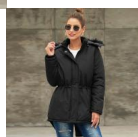

Women's Coat Winter New Cotton Padded Jacket European And American Short Back Long Middle Long Hooded Coat Cotton Coat 85405

Women's Coat Winter New Cotton Padded Jacket European And American Short Back Long Middle Long Hooded Coat Cotton Coat 85405

Rating: Not Rated Yet

Price

\$21.65

[Ask a question about this product](#)

Manufacturer

Description	Product specifics	
	Source Category:	Goods In Stock
	Is It In Stock:	Yes
	Inventory Type:	Whole Order
	Place Of Origin:	Quanzhou
	Brand:	Shi Ying
	Fillings:	Cotton
	Article Number:	LC85405
	Fabric Name:	Cotton Blended
	Main Fabric Composition:	Polyester (polyester)
	Content Of Main Fabric Components:	81%-90%
	Main Fabric Composition 2:	Polyester (polyester)
	Content Of Main Fabric Component 2:	81%-90%
	Fabric 2 Components:	Polyester (polyester)
	Fabric 2 Content:	81%-90%
	Fabric 3 Components:	Polyester (polyester)
	Content Of Fabric 3 Components:	81%-90%
	Lining Composition:	Cotton
	Ingredient Content Of Lining:	100%
	Length Of Clothes:	Medium Length (65cm < Length ? 80cm)
	Style:	Street
	Sleeve Length:	Long Sleeves
	Plate Type:	Slim Fit
	Collar Type:	Hood / Collar
	Do You Have A Fur Collar:	Hairy Collar
	Detachable Or Not:	Detachable
	Collar Material:	Rabbit 's Hair
	Hooded Or Not:	Hood
	Do You Have A Belt:	No Belt
	Placket :	Zipper
	Launch Year / Season:	Winter Of 2019
	Colour:	Black
Size:	M,L,XL,2XL,3XL	
Age Appropriate:	25-29 Years Old	
Fashion Style:	Europe And America	
Style Type:	Street Trendsetters	
Thick And Thin:	Routine	
Sleeve Type:	Routine	
Applicable Age Group:	Adult	
Applicable Gender:	Female	
Product Category:	Cotton Padded Clothes	