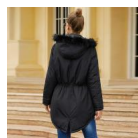

Women's Coat Winter New Cotton Padded Jacket European And American Short Back Long Middle Long Hooded Coat Cotton Coat 85405

Women's Coat Winter New Cotton Padded Jacket European And American Short Back Long Middle Long Hooded Coat Cotton Coat 85405

Rating: Not Rated Yet

Price

\$21.65

[Ask a question about this product](#)

Manufacturer

Description	Product specifics	
	Source Category:	Goods In Stock
	Is It In Stock:	Yes
	Inventory Type:	Whole Order
	Place Of Origin:	Quanzhou
	Brand:	Shi Ying
	Fillings:	Cotton
	Article Number:	LC85405
	Fabric Name:	Cotton Blended
	Main Fabric Composition:	Polyester (polyester)
	Content Of Main Fabric Components:	81%-90%
	Main Fabric Composition 2:	Polyester (polyester)
	Content Of Main Fabric Component 2:	81%-90%
	Fabric 2 Components:	Polyester (polyester)
	Fabric 2 Content:	81%-90%
	Fabric 3 Components:	Polyester (polyester)
	Content Of Fabric 3 Components:	81%-90%
	Lining Composition:	Cotton
	Ingredient Content Of Lining:	100%
	Length Of Clothes:	Medium Length (65cm < Length ? 80cm)
	Style:	Street
	Sleeve Length:	Long Sleeves
	Plate Type:	Slim Fit
	Collar Type:	Hood / Collar
	Do You Have A Fur Collar:	Hairy Collar
	Detachable Or Not:	Detachable
	Collar Material:	Rabbit 's Hair
	Hooded Or Not:	Hood
	Do You Have A Belt:	No Belt
	Placket :	Zipper
	Launch Year / Season:	Winter Of 2019
	Colour:	Black
Size:	M,L,XL,2XL,3XL	
Age Appropriate:	25-29 Years Old	
Fashion Style:	Europe And America	
Style Type:	Street Trendsetters	
Thick And Thin:	Routine	
Sleeve Type:	Routine	
Applicable Age Group:	Adult	
Applicable Gender:	Female	
Product Category:	Cotton Padded Clothes	