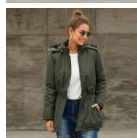

Women's Coat Winter New Cotton Padded Jacket European And American Short Back Long Middle Long Hooded Coat Cotton Coat 85405

Women's Coat Winter New Cotton Padded Jacket European And American Short Back Long Middle Long Hooded Coat Cotton Coat 85405

Rating: Not Rated Yet

Price

\$21.65

[Ask a question about this product](#)

Manufacturer

Description	Product specifics	
	Source Category:	Goods In Stock
	Is It In Stock:	Yes
	Inventory Type:	Whole Order
	Place Of Origin:	Quanzhou
	Brand:	Shi Ying
	Fillings:	Cotton
	Article Number:	LC85405
	Fabric Name:	Cotton Blended
	Main Fabric Composition:	Polyester (polyester)
	Content Of Main Fabric Components:	81%-90%
	Main Fabric Composition 2:	Polyester (polyester)
	Content Of Main Fabric Component 2:	81%-90%
	Fabric 2 Components:	Polyester (polyester)
	Fabric 2 Content:	81%-90%
	Fabric 3 Components:	Polyester (polyester)
	Content Of Fabric 3 Components:	81%-90%
	Lining Composition:	Cotton
	Ingredient Content Of Lining:	100%
	Length Of Clothes:	Medium Length (65cm < Length ? 80cm)
	Style:	Street
	Sleeve Length:	Long Sleeves
	Plate Type:	Slim Fit
	Collar Type:	Hood / Collar
	Do You Have A Fur Collar:	Hairy Collar
	Detachable Or Not:	Detachable
	Collar Material:	Rabbit 's Hair
	Hooded Or Not:	Hood
	Do You Have A Belt:	No Belt
	Placket :	Zipper
	Launch Year / Season:	Winter Of 2019
	Colour:	Black
Size:	M,L,XL,2XL,3XL	
Age Appropriate:	25-29 Years Old	
Fashion Style:	Europe And America	
Style Type:	Street Trendsetters	
Thick And Thin:	Routine	
Sleeve Type:	Routine	
Applicable Age Group:	Adult	
Applicable Gender:	Female	
Product Category:	Cotton Padded Clothes	