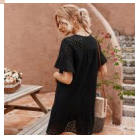

## Original Design Sumiton Dress 2020 Summer HOLLOWED Out Elegant Dress Mesh Red Dress

Original Design Sumiton Dress 2020 Summer HOLLOWED Out Elegant Dress Mesh Red Dress

Rating: Not Rated Yet

**Price**

\$9.12

[Ask a question about this product](#)

Manufacturer

Description	Product specifics	
	Fabric Name:	Cotton Embroidery
	Source Category:	Goods In Stock
	Style:	Light Ripe
	Pattern:	Solid Color
	Technology:	Embroidery / Embroidery
	Place Of Origin:	Guangzhou
	Inventory Type:	Whole Order
	Style:	Basic
	Combination Form:	Singleton
	Skirt Length:	Short Skirt
	Collar Type:	V-neck
	Sleeve Type:	Lotus Leaf Sleeve
	Sleeve Length:	Short Sleeve
	Placket:	Socket
	Popular Elements:	Lotus Leaf Edge
	Launch Year / Season:	Summer 2020
	Main Fabric Composition:	Cotton
	Content Of Main Fabric	71%-80%
	Components:	
	Is It In Stock:	Yes
	Article Number:	K203002
	Colour:	Black, Original Design, Self Shooting
	Size:	M,L,XL
	Age Appropriate:	25-29 Years Old
Style Type:	Temperament Commuting	
Skirt Category:	Dress	