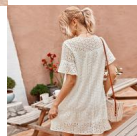

## Original Design Sumiton Dress 2020 Summer HOLLOWED Out Elegant Dress Mesh Red Dress

Original Design Sumiton Dress 2020 Summer HOLLOWED Out Elegant Dress Mesh Red Dress

Rating: Not Rated Yet

**Price**

\$9.12

[Ask a question about this product](#)

Manufacturer

Description	Product specifics	
	Fabric Name:	Cotton Embroidery
	Source Category:	Goods In Stock
	Style:	Light Ripe
	Pattern:	Solid Color
	Technology:	Embroidery / Embroidery
	Place Of Origin:	Guangzhou
	Inventory Type:	Whole Order
	Style:	Basic
	Combination Form:	Singleton
	Skirt Length:	Short Skirt
	Collar Type:	V-neck
	Sleeve Type:	Lotus Leaf Sleeve
	Sleeve Length:	Short Sleeve
	Placket:	Socket
	Popular Elements:	Lotus Leaf Edge
	Launch Year / Season:	Summer 2020
	Main Fabric Composition:	Cotton
	Content Of Main Fabric	71%-80%
	Components:	
	Is It In Stock:	Yes
	Article Number:	K203002
	Colour:	Black, Original Design, Self Shooting
	Size:	M,L,XL
	Age Appropriate:	25-29 Years Old
Style Type:	Temperament Commuting	
Skirt Category:	Dress	