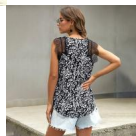

Lace Edge Splicing Sleeveless Top Women's Fashion New European And American Large V-neck Pullover Women's Lace Shirt 252316

Lace Edge Splicing Sleeveless Top Women's Fashion New European And American Large V-neck Pullover Women's Lace Shirt 252316

Rating: Not Rated Yet

Price

\$6.50

[Ask a question about this product](#)

Manufacturer

Description	Product specifics	
	Article Number:	LC252316
	Place Of Origin:	Quanzhou
	Source Category:	Goods In Stock
	Brand:	Shi Ying
	Is It In Stock:	Yes
	Inventory Type:	Whole Order
	Product Category:	Vest
	Style:	Europe And America
	Style:	Socket
	Collar Type:	V-neck
	Plate Type:	Loose Fit
	Length Of Clothes:	Regular (50cm ? Length ? 65cm)
	Pattern:	Printing
	Popular Elements:	Splicing
	Launch Year / Season:	Summer 2020
	Fabric Name:	Lace
	Main Fabric Composition:	Polyester (polyester)
	Content Of Main Fabric Components:	91%-99%
	Lining Composition:	Polyester (polyester)
	Ingredient Content Of Lining:	91%-99%
	Colour:	Green, Black
	Size:	M,L,XL,2XL
	Age Appropriate:	25-29 Years Old
	Applicable Age Group:	Adult
	Content Of Main Fabric Component 2:	91%-99%
Applicable Gender:	Female	
Fabric 2 Content:	91%-99%	
Sleeve Length:	Sleeveless	