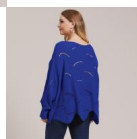

Cross Border Large Women's Irregular Loose Bat Sleeve Lantern Sleeve Hollow Woven Pullover 190719

Cross Border Large Women's Irregular Loose Bat Sleeve Lantern Sleeve Hollow Woven Pullover 190719

Rating: Not Rated Yet

Price

\$7.39

[Ask a question about this product](#)

Manufacturer

| | | |
|-----------------------|---|---------------------------------|
| Description | Product specifics | |
| | Place Of Origin: | Shantou |
| | Article Number: | A190719 |
| | Source Category: | Goods In Stock |
| | Inventory Type: | Whole Order |
| | Is It In Stock: | Yes |
| | Pattern: | Solid Color |
| | Fabric Name: | Acrylic Fibres |
| | Style Category: | Socket |
| | Launch Season / Year: | Winter Of 2019 |
| | Content Of Main Fabric Components: | 100% |
| | Main Fabric Composition: | Acrylic Fibres |
| | Popular Elements: | Perspective, Hollowing Out |
| | Style: | Leisure Time |
| | Technology: | Woven |
| | Colour: | Black, Gray, Pink, Yellow, Blue |
| | Size: | XL,XXL |
| | Age Appropriate: | 25-29 Years Old |
| | Fashion Style: | Europe And America |
| | Style Type: | Urban Leisure |
| Applicable Age Group: | Adult | |
| Gender: | Female | |
| Size: | 40. XXL, XXL, Plus XXL, One Size, Extra Large | |