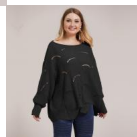

Cross Border Large Women's Irregular Loose Bat Sleeve Lantern Sleeve Hollow Woven Pullover 190719

Cross Border Large Women's Irregular Loose Bat Sleeve Lantern Sleeve Hollow Woven Pullover 190719

Rating: Not Rated Yet

Price

\$7.39

[Ask a question about this product](#)

Manufacturer

| | | |
|-----------------------|---|---------------------------------|
| Description | Product specifics | |
| | Place Of Origin: | Shantou |
| | Article Number: | A190719 |
| | Source Category: | Goods In Stock |
| | Inventory Type: | Whole Order |
| | Is It In Stock: | Yes |
| | Pattern: | Solid Color |
| | Fabric Name: | Acrylic Fibres |
| | Style Category: | Socket |
| | Launch Season / Year: | Winter Of 2019 |
| | Content Of Main Fabric Components: | 100% |
| | Main Fabric Composition: | Acrylic Fibres |
| | Popular Elements: | Perspective, Hollowing Out |
| | Style: | Leisure Time |
| | Technology: | Woven |
| | Colour: | Black, Gray, Pink, Yellow, Blue |
| | Size: | XL,XXL |
| | Age Appropriate: | 25-29 Years Old |
| | Fashion Style: | Europe And America |
| | Style Type: | Urban Leisure |
| Applicable Age Group: | Adult | |
| Gender: | Female | |
| Size: | 40. XXL, XXL, Plus XXL, One Size, Extra Large | |