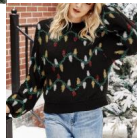

2020 Express Express EBay Popular Christmas Sweater Color Lights Decoration Christmas Loose Pullover Sweater Stock

2020 Express Express EBay Popular Christmas Sweater Color Lights Decoration Christmas Loose Pullover Sweater Stock

Rating: Not Rated Yet

Price

\$8.25

[Ask a question about this product](#)

Manufacturer

Description	Product specifics	
	Article Number:	A457
	Place Of Origin:	Haiyang
	Source Category:	Goods In Stock
	Brand:	Yinhan
	Is It In Stock:	No
	Fabric Name:	Elastic Wool Yarn
	Main Fabric Composition:	Polyester (polyester)
	Content Of Main Fabric Components:	81%-90%
	Main Fabric Composition 2:	Acrylic Fibres
	Content Of Main Fabric Component 2:	Less Than 10%
	Lining Composition:	Nylon / Nylon
	Ingredient Content Of Lining:	Less Than 10%
	Style:	Britain
	Pattern:	Coloured Lights
	Wool Thickness:	Ordinary Wool
	Sweater Technology:	Knitting
	Thick And Thin:	Moderate
	Style:	Socket
	Combination Form:	One Piece Set
	Plate Type:	Loose Fit
	Length Of Clothes:	Regular (50cm ? Length ? 65cm)
	Collar Type:	Crew Neck
	Sleeve Length:	Long Sleeves
	Sleeve Type:	Bishop Sleeve
	Popular Elements:	3D / 3D Pattern
	Technology:	Collage / Splicing
	Launch Year / Season:	Autumn 2020
	Colour:	Black
	Size:	M,L,XL
	Age Appropriate:	25-29 Years Old
Fashion Style:	Europe And America	
Style Type:	Temperament Commuting	
How To Dress:	Socket	
Applicable Age Group:	Adult	
Applicable Gender:	Female	
Product Category:	Sweater	