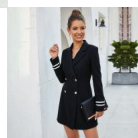

## 2020 Autumn Winter Autumn Hot Woolen Coat Double Breasted Women's Coat Wholesale Cross Border Spot Source In Europe And America

2020 Autumn Winter Autumn Hot Woolen Coat Double Breasted Women's Coat Wholesale Cross Border Spot Source In Europe And America

Rating: Not Rated Yet

**Price**

\$6.84

[Ask a question about this product](#)

Manufacturer

Description	Product specifics	
Place Of Origin:	Dongguan	
Article Number:	99-2032	
Source Category:	Goods In Stock	
Main Fabric Composition:	One Sided	
Content Of Main Fabric Components:	81%-90%	
Main Fabric Composition 2:	Polyester (polyester)	
Content Of Main Fabric Component 2:	10%-29%	
Pattern:	Solid Color	
Style:	Leisure Time	
Thick And Thin:	Ordinary	
Plate Type:	Slim Fit	
Length Of Clothes:	Long Style (80cm < Length ? 100cm)	
Collar Type:	Lapel	
Sleeve Length:	Long Sleeves	
Placket:	Double-breasted	
Launch Year / Season:	Winter Of 2019	
Colour:	Navy Blue, Wine Red	
Size:	M,L,XL	
Age Appropriate:	25-29 Years Old	
Fashion Style:	Europe And America	
Style Type:	Urban Leisure	
Applicable Age Group:	Adult	
Applicable Gender:	Female	
Product Category:	Women's Woolen Coat	