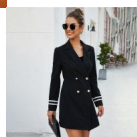

## 2020 Autumn Winter Autumn Hot Woolen Coat Double Breasted Women's Coat Wholesale Cross Border Spot Source In Europe And America

2020 Autumn Winter Autumn Hot Woolen Coat Double Breasted Women's Coat Wholesale Cross Border Spot Source In Europe And America

Rating: Not Rated Yet

**Price**

\$6.84

[Ask a question about this product](#)

Manufacturer

Description	Product specifics	
Place Of Origin:	Dongguan	
Article Number:	99-2032	
Source Category:	Goods In Stock	
Main Fabric Composition:	One Sided	
Content Of Main Fabric Components:	81%-90%	
Main Fabric Composition 2:	Polyester (polyester)	
Content Of Main Fabric Component 2:	10%-29%	
Pattern:	Solid Color	
Style:	Leisure Time	
Thick And Thin:	Ordinary	
Plate Type:	Slim Fit	
Length Of Clothes:	Long Style (80cm < Length ? 100cm)	
Collar Type:	Lapel	
Sleeve Length:	Long Sleeves	
Placket:	Double-breasted	
Launch Year / Season:	Winter Of 2019	
Colour:	Navy Blue, Wine Red	
Size:	M,L,XL	
Age Appropriate:	25-29 Years Old	
Fashion Style:	Europe And America	
Style Type:	Urban Leisure	
Applicable Age Group:	Adult	
Applicable Gender:	Female	
Product Category:	Women's Woolen Coat	