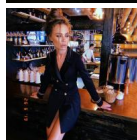

## 2020 Autumn Winter Autumn Hot Woolen Coat Double Breasted Women's Coat Wholesale Cross Border Spot Source In Europe And America

2020 Autumn Winter Autumn Hot Woolen Coat Double Breasted Women's Coat Wholesale Cross Border Spot Source In Europe And America

Rating: Not Rated Yet

**Price**

\$6.84

[Ask a question about this product](#)

Manufacturer

Description	Product specifics	
Place Of Origin:	Dongguan	
Article Number:	99-2032	
Source Category:	Goods In Stock	
Main Fabric Composition:	One Sided	
Content Of Main Fabric Components:	81%-90%	
Main Fabric Composition 2:	Polyester (polyester)	
Content Of Main Fabric Component 2:	10%-29%	
Pattern:	Solid Color	
Style:	Leisure Time	
Thick And Thin:	Ordinary	
Plate Type:	Slim Fit	
Length Of Clothes:	Long Style (80cm < Length ? 100cm)	
Collar Type:	Lapel	
Sleeve Length:	Long Sleeves	
Placket:	Double-breasted	
Launch Year / Season:	Winter Of 2019	
Colour:	Navy Blue, Wine Red	
Size:	M,L,XL	
Age Appropriate:	25-29 Years Old	
Fashion Style:	Europe And America	
Style Type:	Urban Leisure	
Applicable Age Group:	Adult	
Applicable Gender:	Female	
Product Category:	Women's Woolen Coat	