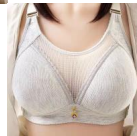

Sexy Plus Size Bra With Mesh Big Cup For Women Push Up Thin Wire Free Casual Bralette

Sexy Plus Size Bra With Mesh Big Cup For Women Push Up Thin Wire Free Casual Bralette

Rating: Not Rated Yet

Price

\$2.07

[Ask a question about this product](#)

Manufacturer

Description	Product specifics	
	Fabric Name:	Nylon/nylon
	Main Fabric Composition:	Spandex
	Ingredient Of Lining:	Nylon/nylon
	Content Of Ingredients In Lining:	65
	Style:	Brassiere Type
	Function:	Gather, Breathable, Anti-glare, Comfortable, Close The Side Breast, Large Chest Shows Small
	Place Of Origin:	Jieyang
	Cup Type:	Full Cup
	Mould Cup Type:	Thin Moulded Cup
	Shoulder Belt Type:	Fixed Shoulder Strap
	Type Of Buckle:	Rear Four Row Buckle
	Error Range:	0.01
	Colour:	Silver Blue, Light Purple, Light Green, Bean Sand
	Size:	38/85BC,40/90BC,42/95BC,44/100BC
	Time To Market:	Spring 2022
	Applicable Age:	Middle Age (40-60 Years Old)
	Molded Cup Fabric:	Nylon
	Content Of Main Fabric Components:	30% (included) - 50% (excluded)
	Style:	Luxury And Noble
Content Of Main Fabric Components:	75	