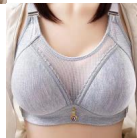

Sexy Plus Size Bra With Mesh Big Cup For Women Push Up Thin Wire Free Casual Bralette

Sexy Plus Size Bra With Mesh Big Cup For Women Push Up Thin Wire Free Casual Bralette

Rating: Not Rated Yet

Price

\$2.07

[Ask a question about this product](#)

Manufacturer

Description	Product specifics	
	Fabric Name:	Nylon/nylon
	Main Fabric Composition:	Spandex
	Ingredient Of Lining:	Nylon/nylon
	Content Of Ingredients In Lining:	65
	Style:	Brassiere Type
	Function:	Gather, Breathable, Anti-glare, Comfortable, Close The Side Breast, Large Chest Shows Small
	Place Of Origin:	Jieyang
	Cup Type:	Full Cup
	Mould Cup Type:	Thin Moulded Cup
	Shoulder Belt Type:	Fixed Shoulder Strap
	Type Of Buckle:	Rear Four Row Buckle
	Error Range:	0.01
	Colour:	Silver Blue, Light Purple, Light Green, Bean Sand
	Size:	38/85BC,40/90BC,42/95BC,44/100BC
	Time To Market:	Spring 2022
	Applicable Age:	Middle Age (40-60 Years Old)
	Molded Cup Fabric:	Nylon
	Content Of Main Fabric Components:	30% (included) - 50% (excluded)
	Style:	Luxury And Noble
Content Of Main Fabric Components:	75	