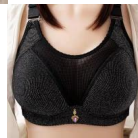

Sexy Plus Size Bra With Mesh Big Cup For Women Push Up Thin Wire Free Casual Bralette

Sexy Plus Size Bra With Mesh Big Cup For Women Push Up Thin Wire Free Casual Bralette

Rating: Not Rated Yet

Price

\$2.07

[Ask a question about this product](#)

Manufacturer

Description	Product specifics	
	Fabric Name:	Nylon/nylon
	Main Fabric Composition:	Spandex
	Ingredient Of Lining:	Nylon/nylon
	Content Of Ingredients In Lining:	65
	Style:	Brassiere Type
	Function:	Gather, Breathable, Anti-glare, Comfortable, Close The Side Breast, Large Chest Shows Small
	Place Of Origin:	Jieyang
	Cup Type:	Full Cup
	Mould Cup Type:	Thin Moulded Cup
	Shoulder Belt Type:	Fixed Shoulder Strap
	Type Of Buckle:	Rear Four Row Buckle
	Error Range:	0.01
	Colour:	Silver Blue, Light Purple, Light Green, Bean Sand
	Size:	38/85BC,40/90BC,42/95BC,44/100BC
	Time To Market:	Spring 2022
	Applicable Age:	Middle Age (40-60 Years Old)
	Molded Cup Fabric:	Nylon
	Content Of Main Fabric Components:	30% (included) - 50% (excluded)
	Style:	Luxury And Noble
Content Of Main Fabric Components:	75	