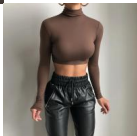

K20L10156 Women's Autumn And Winter Long Sleeve High Collar Solid Open Navel Sexy Slim T-shirt

K20L10156 Women's Autumn And Winter Long Sleeve High Collar Solid Open Navel Sexy Slim T-shirt

Rating: Not Rated Yet

Price

\$2.64

[Ask a question about this product](#)

Manufacturer

| | | |
|-------------------|-------------------------------------|-----------------------------------|
| Description | Product specifics | |
| | Source Category: | Goods In Stock |
| | Place Of Origin: | Jinhua, Zhejiang |
| | Fabric Name: | Cotton |
| | Main Fabric Composition: | Cotton |
| | Content Of Main Fabric Components: | 81%-90% |
| | Main Fabric Composition 2: | Polyester Fiber (polyester) |
| | Content Of Main Fabric Component 2: | 10%-29% |
| | Ingredient Of Lining: | Polyester Fiber (polyester) |
| | Content Of Ingredients In Lining: | 100% |
| | Pattern: | Solid Color |
| | Style: | Sexy |
| | Style: | Insert |
| | Sleeve Length: | Long Sleeve |
| | Workmanship: | Collage/Splice |
| | Inventory Or Not: | Yes |
| | Inventory Type: | Whole Order |
| | Type: | Slim Fit |
| | Length: | Ultra-short Style (length ? 40cm) |
| | Collar Type: | High Collar |
| | Sleeve Type: | Regular Sleeve |
| | Popular Elements: | Navel Exposure |
| | Year/season Of Launch: | Fall 2020 |
| | Colour: | White, Brown |
| | Size: | M,L |
| | Suitable For Age: | 25-29 Years Old |
| Style Type: | Temperament Commuting | |
| Product Category: | T-shirt | |