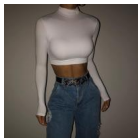

K20L10156 Women's Autumn And Winter Long Sleeve High Collar Solid Open Navel Sexy Slim T-shirt

K20L10156 Women's Autumn And Winter Long Sleeve High Collar Solid Open Navel Sexy Slim T-shirt

Rating: Not Rated Yet

Price

\$2.64

[Ask a question about this product](#)

Manufacturer

| | | |
|-------------------|-------------------------------------|-----------------------------------|
| Description | Product specifics | |
| | Source Category: | Goods In Stock |
| | Place Of Origin: | Jinhua, Zhejiang |
| | Fabric Name: | Cotton |
| | Main Fabric Composition: | Cotton |
| | Content Of Main Fabric Components: | 81%-90% |
| | Main Fabric Composition 2: | Polyester Fiber (polyester) |
| | Content Of Main Fabric Component 2: | 10%-29% |
| | Ingredient Of Lining: | Polyester Fiber (polyester) |
| | Content Of Ingredients In Lining: | 100% |
| | Pattern: | Solid Color |
| | Style: | Sexy |
| | Style: | Insert |
| | Sleeve Length: | Long Sleeve |
| | Workmanship: | Collage/Splice |
| | Inventory Or Not: | Yes |
| | Inventory Type: | Whole Order |
| | Type: | Slim Fit |
| | Length: | Ultra-short Style (length ? 40cm) |
| | Collar Type: | High Collar |
| | Sleeve Type: | Regular Sleeve |
| | Popular Elements: | Navel Exposure |
| | Year/season Of Launch: | Fall 2020 |
| | Colour: | White, Brown |
| | Size: | M,L |
| | Suitable For Age: | 25-29 Years Old |
| Style Type: | Temperament Commuting | |
| Product Category: | T-shirt | |