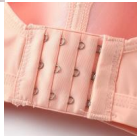

Smooth Surface Women Push Up Bras Thin Seamless Solid Bras Wireless Soft Female Sexy Lingerie Bra

Smooth Surface Women Push Up Bras Thin Seamless Solid Bras Wireless Soft Female Sexy Lingerie Bra

Rating: Not Rated Yet

Price

\$2.27

[Ask a question about this product](#)

Manufacturer

Description	Product specifics	
	Fabric Name:	Cotton
	Function:	Gather, Hold Up, Comfortable, And Collect Auxiliary Milk
	Source Category:	Goods In Stock
	Whether It Supports Labeling:	I Won't Support It
	Support For OEM:	I Won't Support It
	Main Fabric Composition:	Cotton
	Content Of Main Fabric Components:	100
	Ingredient Of Lining:	Cotton
	Style:	Traditional
	Content Of Ingredients In Lining:	100
	Place Of Origin:	Other
	Intended For:	Middle-aged Woman
	Style:	Classic Tradition
	Whether Seamless:	No
	Design Features:	Solid Color
	Cup Type:	Full Cup
	Mould Cup Type:	Thin Moulded Cup
	Shoulder Belt Type:	Fixed Shoulder Strap
	Type Of Buckle:	Rear Three Row Buckle
Error Range:	1	
Seasonal:	Winter, Spring, Autumn	
Inventory Or Not:	No	
Colour:	Purple, Black, Shrimp Red, Skin Color, Bean Paste	
Size:	85/38BC,90/40BC,95/42BC,100/44BC	
Steel Ring:	Wireless	