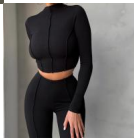

Autumn Solid Two Piece Set Women's Outfits Half High Collar Long Sleeve Crop Top+Skinny Leggings Lady Casual Sporty Suit

Autumn Solid Two Piece Set Women's Outfits Half High Collar Long Sleeve Crop Top+Skinny Leggings Lady Casual Sporty Suit

Rating: Not Rated Yet

Price

\$6.88

[Ask a question about this product](#)

Manufacturer

Description	Product specifics	
	Pattern:	Solid Color
	Popular Elements:	Splice
	Workmanship:	Collage/Splice
	Year/season Of Launch:	Spring 2022
	Fabric Name:	Polyester Fiber
	Main Fabric Composition:	Spandex
	Main Fabric Composition 2:	Acrylic Fibres
	Colour:	Purple, Black, S302-XL359g
	Size:	M,L,XL
	Style Type:	Temperament Commuting
	Content Of Main Fabric Components:	30% And Below
	Style:	Elegant Wind, Commuting Wind, Intellectual Wind
	Suit Style:	Top Suit
	Cross-border Style Type:	Comfortable Leisure
	Applicable Gender:	Female
	Sleeve Type:	Regular Sleeve
	Sleeve Length:	Long Sleeve
	Cross-border Source Or Not:	Yes
	Product Category:	Casual Suit
	Content Of Main Fabric Component 2:	30% And Below
	Main Downstream Sales Regions 1:	Europe And America
	Main Downstream Sales Regions 2:	Southeast Asia