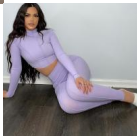

Autumn Solid Two Piece Set Women's Outfits Half High Collar Long Sleeve Crop Top+Skinny Leggings Lady Casual Sporty Suit

Autumn Solid Two Piece Set Women's Outfits Half High Collar Long Sleeve Crop Top+Skinny Leggings Lady Casual Sporty Suit

Rating: Not Rated Yet

Price

\$6.88

[Ask a question about this product](#)

Manufacturer

Description	Product specifics	
	Pattern:	Solid Color
	Popular Elements:	Splice
	Workmanship:	Collage/Splice
	Year/season Of Launch:	Spring 2022
	Fabric Name:	Polyester Fiber
	Main Fabric Composition:	Spandex
	Main Fabric Composition 2:	Acrylic Fibres
	Colour:	Purple, Black, S302-XL359g
	Size:	M,L,XL
	Style Type:	Temperament Commuting
	Content Of Main Fabric Components:	30% And Below
	Style:	Elegant Wind, Commuting Wind, Intellectual Wind
	Suit Style:	Top Suit
	Cross-border Style Type:	Comfortable Leisure
	Applicable Gender:	Female
	Sleeve Type:	Regular Sleeve
	Sleeve Length:	Long Sleeve
	Cross-border Source Or Not:	Yes
	Product Category:	Casual Suit
	Content Of Main Fabric Component 2:	30% And Below
	Main Downstream Sales Regions 1:	Europe And America
	Main Downstream Sales Regions 2:	Southeast Asia