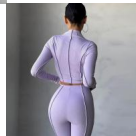

Autumn Solid Two Piece Set Women's Outfits Half High Collar Long Sleeve Crop Top+Skinny Leggings Lady Casual Sporty Suit

Autumn Solid Two Piece Set Women's Outfits Half High Collar Long Sleeve Crop Top+Skinny Leggings Lady Casual Sporty Suit

Rating: Not Rated Yet

Price

\$6.88

[Ask a question about this product](#)

Manufacturer

Description	Product specifics	
	Pattern:	Solid Color
	Popular Elements:	Splice
	Workmanship:	Collage/Splice
	Year/season Of Launch:	Spring 2022
	Fabric Name:	Polyester Fiber
	Main Fabric Composition:	Spandex
	Main Fabric Composition 2:	Acrylic Fibres
	Colour:	Purple, Black, S302-XL359g
	Size:	M,L,XL
	Style Type:	Temperament Commuting
	Content Of Main Fabric Components:	30% And Below
	Style:	Elegant Wind, Commuting Wind, Intellectual Wind
	Suit Style:	Top Suit
	Cross-border Style Type:	Comfortable Leisure
	Applicable Gender:	Female
	Sleeve Type:	Regular Sleeve
	Sleeve Length:	Long Sleeve
	Cross-border Source Or Not:	Yes
	Product Category:	Casual Suit
	Content Of Main Fabric Component 2:	30% And Below
	Main Downstream Sales Regions 1:	Europe And America
	Main Downstream Sales Regions 2:	Southeast Asia