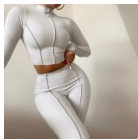

Autumn Solid Two Piece Set Women's Outfits Half High Collar Long Sleeve Crop Top+Skinny Leggings Lady Casual Sporty Suit

Autumn Solid Two Piece Set Women's Outfits Half High Collar Long Sleeve Crop Top+Skinny Leggings Lady Casual Sporty Suit

Rating: Not Rated Yet

Price

\$6.88

[Ask a question about this product](#)

Manufacturer

Description	Product specifics	
	Pattern:	Solid Color
	Popular Elements:	Splice
	Workmanship:	Collage/Splice
	Year/season Of Launch:	Spring 2022
	Fabric Name:	Polyester Fiber
	Main Fabric Composition:	Spandex
	Main Fabric Composition 2:	Acrylic Fibres
	Colour:	Purple, Black, S302-XL359g
	Size:	M,L,XL
	Style Type:	Temperament Commuting
	Content Of Main Fabric Components:	30% And Below
	Style:	Elegant Wind, Commuting Wind, Intellectual Wind
	Suit Style:	Top Suit
	Cross-border Style Type:	Comfortable Leisure
	Applicable Gender:	Female
	Sleeve Type:	Regular Sleeve
	Sleeve Length:	Long Sleeve
	Cross-border Source Or Not:	Yes
	Product Category:	Casual Suit
	Content Of Main Fabric Component 2:	30% And Below
	Main Downstream Sales Regions 1:	Europe And America
	Main Downstream Sales Regions 2:	Southeast Asia