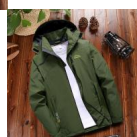

## Men's Autumn And Winter Couple's Stormsuit Couple's Large Size Women's Hooded Outdoor Clothes

Men's Autumn And Winter Couple's Stormsuit Couple's Large Size Women's Hooded Outdoor Clothes

Rating: Not Rated Yet

**Price**

\$13.85

[Ask a question about this product](#)

Manufacturer

Description	Product specifics	
	Source Category:	Goods In Stock
	Is It In Stock:	No
	Fastest Shipping Time:	4-7 Days
	Product Category:	Pizex
	Function:	Anti Acid And Alkali, Warm, Waterproof, Antifouling, Anti-static, Moisture Absorption And Perspiration, Windproof, UV Proof, Breathable, Wear-resistant, Quick Drying, Ultra Light, Reflective Night Vision
	Fabric:	Chemical Fiber Blending
	Suitable For Season:	Winter
	Pattern:	Solid Color
	Brand:	Payer
	Types Of Foreign Trade:	Export
	Suitable For Sports:	Rock Climbing, Skiing, Diving, Skateboarding, Ice Sports, Shooting, Fishing, Riding, Equestrian, Hunting, General Purpose, Hiking, Camping, Traveling, Outing, Self Driving
	Applicable Gender:	Both Sexes
	Error Range:	2-3cm
	Place Of Origin:	Fujian Shishi
	Style:	Cardigan
	Lining:	Single Side Velvet
	Quality Level:	First Grade
	Applicable Age Group:	Adult
	Hooded Or Not:	Hood
	Combination Form:	One Piece Set
	Detachable Or Not:	Not Detachable
	With Or Without Gallbladder:	No Gallbladder
	Fabric Composition:	Polyester Fiber
	Collar Material:	Artificial Wool
	Do You Have A Fur Collar:	Hairless Collar
Waterproof Coefficient:	5000mm	
Article Number:	WZ1898	
Colour:	Male Gray, Male Army Green, Male Denim Blue, Female Black, Female Rose Red	
Size:	L,XL,XXL,XXXL,4XL,5XL	