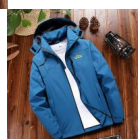

## Men's Autumn And Winter Couple's Stormsuit Couple's Large Size Women's Hooded Outdoor Clothes

Men's Autumn And Winter Couple's Stormsuit Couple's Large Size Women's Hooded Outdoor Clothes

Rating: Not Rated Yet

**Price**

\$13.85

[Ask a question about this product](#)

Manufacturer

Description	Product specifics	
	Source Category:	Goods In Stock
	Is It In Stock:	No
	Fastest Shipping Time:	4-7 Days
	Product Category:	Pizex
	Function:	Anti Acid And Alkali, Warm, Waterproof, Antifouling, Anti-static, Moisture Absorption And Perspiration, Windproof, UV Proof, Breathable, Wear-resistant, Quick Drying, Ultra Light, Reflective Night Vision
	Fabric:	Chemical Fiber Blending
	Suitable For Season:	Winter
	Pattern:	Solid Color
	Brand:	Payer
	Types Of Foreign Trade:	Export
	Suitable For Sports:	Rock Climbing, Skiing, Diving, Skateboarding, Ice Sports, Shooting, Fishing, Riding, Equestrian, Hunting, General Purpose, Hiking, Camping, Traveling, Outing, Self Driving
	Applicable Gender:	Both Sexes
	Error Range:	2-3cm
	Place Of Origin:	Fujian Shishi
	Style:	Cardigan
	Lining:	Single Side Velvet
	Quality Level:	First Grade
	Applicable Age Group:	Adult
	Hooded Or Not:	Hood
	Combination Form:	One Piece Set
	Detachable Or Not:	Not Detachable
	With Or Without Gallbladder:	No Gallbladder
	Fabric Composition:	Polyester Fiber
	Collar Material:	Artificial Wool
	Do You Have A Fur Collar:	Hairless Collar
Waterproof Coefficient:	5000mm	
Article Number:	WZ1898	
Colour:	Male Gray, Male Army Green, Male Denim Blue, Female Black, Female Rose Red	
Size:	L,XL,XXL,XXXL,4XL,5XL	