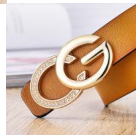

Fashion Versatile Korean Sweet Rhinestone Leather Belts Women's Letter G Smooth Buckle Belt Cow Leather Pants Belt Women

Fashion Versatile Korean Sweet Rhinestone Leather Belts Women's Letter G Smooth Buckle Belt Cow Leather Pants Belt Women

Rating: Not Rated Yet

Price

\$2.81

[Ask a question about this product](#)

Manufacturer [PHJIN](#)

Description	Product specifics	
	Source Category:	Goods In Stock
	Product Category:	Belt
	Applicable Gender:	Female
	Applicable Age Group:	Adult
	Texture Of Material:	Genuine Leather
	Cortical Characteristics:	Two Layer Cowhide
	Processing Mode:	Paint Finish
	Belt Buckle Material:	Alloy
	Belt Buckle Shape:	Ellipse
	Buckle Mode:	Smooth Buckle
	Popular Elements:	Alone
	Colour:	Black, Red, Camel, Dark Brown
	Width:	Ordinary (2-4cm)
	Packing:	OPP Bag
	Inventory:	Yes
	Inventory Type:	Whole Order
	Style:	Sweet
	Lap Number:	Single Circle
	Length (CM):	105cm,110cm,115cm
	Size:	125cm,130cm,115cm
	Suitable For Season:	Summer, Spring, Autumn
	Processing Customization:	Yes
	Design Details:	Fashion Rhinestone
	Applicable Scenario:	Leisure Party
Pattern:	Letter Pattern	
Material Technology:	Embossed Oil Edge	
Buckle Element:	Letter Smooth Buckle	
Main Sales Area:	Europe, South America, Southeast Asia, North America, Northeast Asia, Middle East	