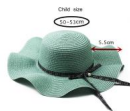

Korean Version Of Big Wave Sequin Straw Hat With Ruffle Edge Sunscreen Hat For Women And Children

Korean Version Of Big Wave Sequin Straw Hat With Ruffle Edge Sunscreen Hat For Women And Children

Rating: Not Rated Yet

Price

\$1.75

[Ask a question about this product](#)

Manufacturer

Description	Product specifics	
	Source Category:	Goods In Stock
	Article Number:	419
	Product Category:	Straw Hat
	Applicable Gender:	Female
	Texture Of Material:	Straw Weaving
	Style:	Versatile
	Suitable For Season:	Autumn, Summer
	Is It In Stock:	Yes
	Inventory Type:	Whole Order
	Place Of Origin:	Yiwu
	Colour:	2,3,4,5,6,7,8
	Size:	Adult Head Circumference 55-60cm