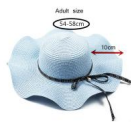

Korean Version Of Big Wave Sequin Straw Hat With Ruffle Edge Sunscreen Hat For Women And Children

Korean Version Of Big Wave Sequin Straw Hat With Ruffle Edge Sunscreen Hat For Women And Children

Rating: Not Rated Yet

Price

\$1.75

[Ask a question about this product](#)

Manufacturer

Description	Product specifics	
	Source Category:	Goods In Stock
	Article Number:	419
	Product Category:	Straw Hat
	Applicable Gender:	Female
	Texture Of Material:	Straw Weaving
	Style:	Versatile
	Suitable For Season:	Autumn, Summer
	Is It In Stock:	Yes
	Inventory Type:	Whole Order
	Place Of Origin:	Yiwu
	Colour:	2,3,4,5,6,7,8
	Size:	Adult Head Circumference 55-60cm