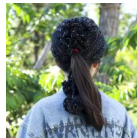

Hat Women's Winter Korean Tide Crystal Decorative Wool Hat Sweet Lovely Thickened Knitted Versatile Warm Ear Cap

Hat Women's Winter Korean Tide Crystal Decorative Wool Hat Sweet Lovely Thickened Knitted Versatile Warm Ear Cap

Rating: Not Rated Yet

Price

\$2.09

[Ask a question about this product](#)

Manufacturer

Description	Product specifics	
	Source Category:	Goods In Stock
	Article Number:	Back Opening Crystal Beaver Knitting
	Product Category:	Knitted Hat
	Brand:	Top Fierce
	Applicable Gender:	Female
	Texture Of Material:	Wool
	Style:	Lady
	Knitting Method:	Warp Knitting
	Processing Mode:	Tie-dyed
	Popular Elements:	Hairball
	Pattern:	Color Matching
	Suitable For Season:	Winter
	Is It In Stock:	Yes
	Inventory Type:	Whole Order
	Suitable For Gift Giving Occasions:	Employee Welfare, Award Ceremony, Anniversary Celebration, Trade Fair, Advertising Promotion, Festival, Housewarming, Wedding, Public Relations Planning, Birthday, Business Gift
	Add Logo:	May Not
	Processing Customization:	Yes
	Place Of Origin:	Hebei
	Top Style:	Dome
Brim Style:	No Eaves	
Colour:	Beige, Wine Red, Grey, Pink	
Year / Season Of Launch:	Consult Customer Service For Details	
Eaves Shape:	Hemming	