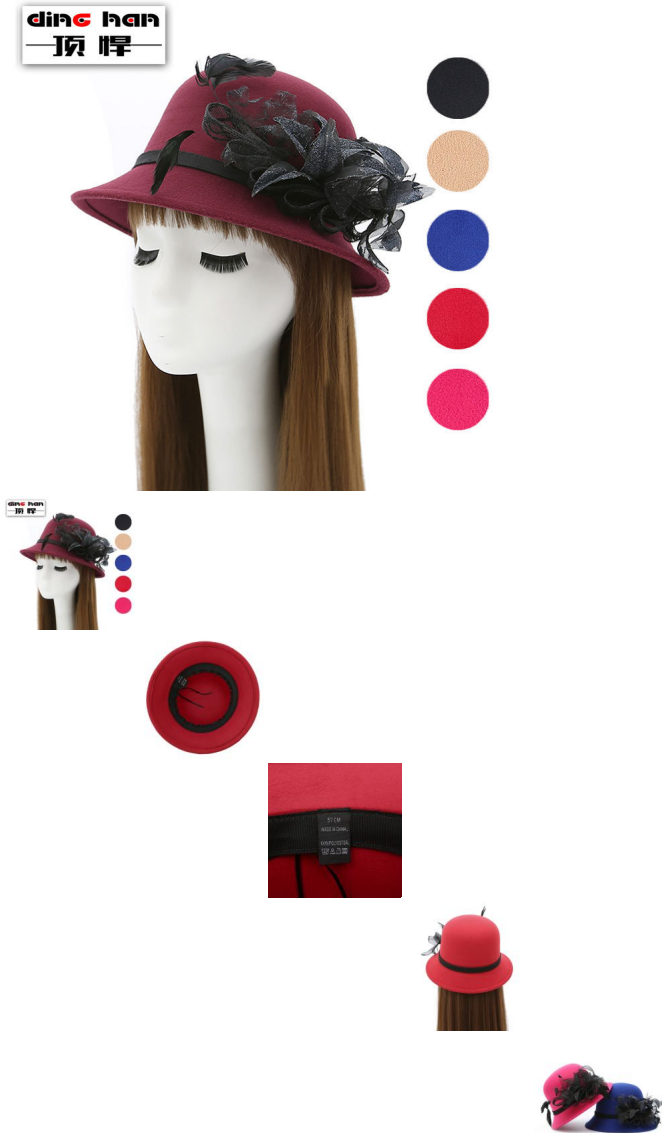

Top Fierce Autumn And Winter Fashion Yarn Net Feather Big Flower Hat Women Mature Temperament Imitation Wool Round Top Hat

Top Fierce Autumn And Winter Fashion Yarn Net Feather Big Flower Hat Women Mature Temperament Imitation Wool Round Top Hat

Rating: Not Rated Yet

Price

\$1.81

[Ask a question about this product](#)

Manufacturer

Description	Product specifics	
	Source Category:	Goods In Stock
	Article Number:	C Curved Row Full Leaf Flowerpot Ceremony
	Product Category:	Formal Hat
	Brand:	Top Fierce
	Applicable Gender:	Female
	Texture Of Material:	Imitation Wool
	Style:	Versatile
	Knitting Method:	Plain Weave
	Processing Mode:	Jacquard Weave
	Popular Elements:	Flower
	Pattern:	Flowers And Plants
	Suitable For Season:	Spring, Autumn
	Is It In Stock:	Yes
	Inventory Type:	Whole Order
	Suitable For Gift Giving Occasions:	Business Promotion, Promotion, Promotion, Promotion, Promotion, Anniversary
	Add Logo:	May Not
	Processing Customization:	Yes
	Place Of Origin:	Hebei
	Top Style:	Dome
Brim Style:	Short Eaves	
Colour:	Black, Wine Red, Rose Red, Treasure Blue, Beige	
Year / Season Of Launch:	Consult Customer Service For Details	
Applicable Age Group:	Adult	
Eaves Shape:	Flat Eaves	