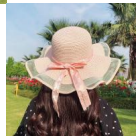

New Straw Hat Korean Mesh Edge Sun Hat For Women Summer Thin Breathable Hat Personality Style Versatile Sun Hat

New Straw Hat Korean Mesh Edge Sun Hat For Women Summer Thin Breathable Hat Personality Style Versatile Sun Hat

Rating: Not Rated Yet

Price

\$1.49

[Ask a question about this product](#)

Manufacturer

Description	Product specifics	
	Source Category:	Goods In Stock
	Article Number:	D-21
	Product Category:	Straw Hat
	Brand:	Habang Bear
	Applicable Gender:	Female
	Texture Of Material:	Papyrus
	Style:	Lady
	Popular Elements:	Bow
	Suitable For Season:	Spring, Autumn
	Is It In Stock:	No
	Suitable For Gift Giving Occasions:	Birthday, Festival, Relocation, Trade Fair, Advertising Promotion, Employee Welfare, Anniversary Celebration, Business Gift, Opening Ceremony, Award Ceremony, Public Relations Planning
	Add Logo:	Sure
	Processing Customization:	Yes
	Place Of Origin:	Yiwu
	Top Style:	Dome
	Brim Style:	Big Eaves
	Colour:	D-21 Mesh Edge Bow Is Khaki, D-21 Is Grey, D-21 Is Pink, And D-21 Is Beige
	Size:	Average Size
	Function:	Sunshade
Year / Season Of Launch:	Spring 2020	
Eaves Shape:	Flat Eaves	